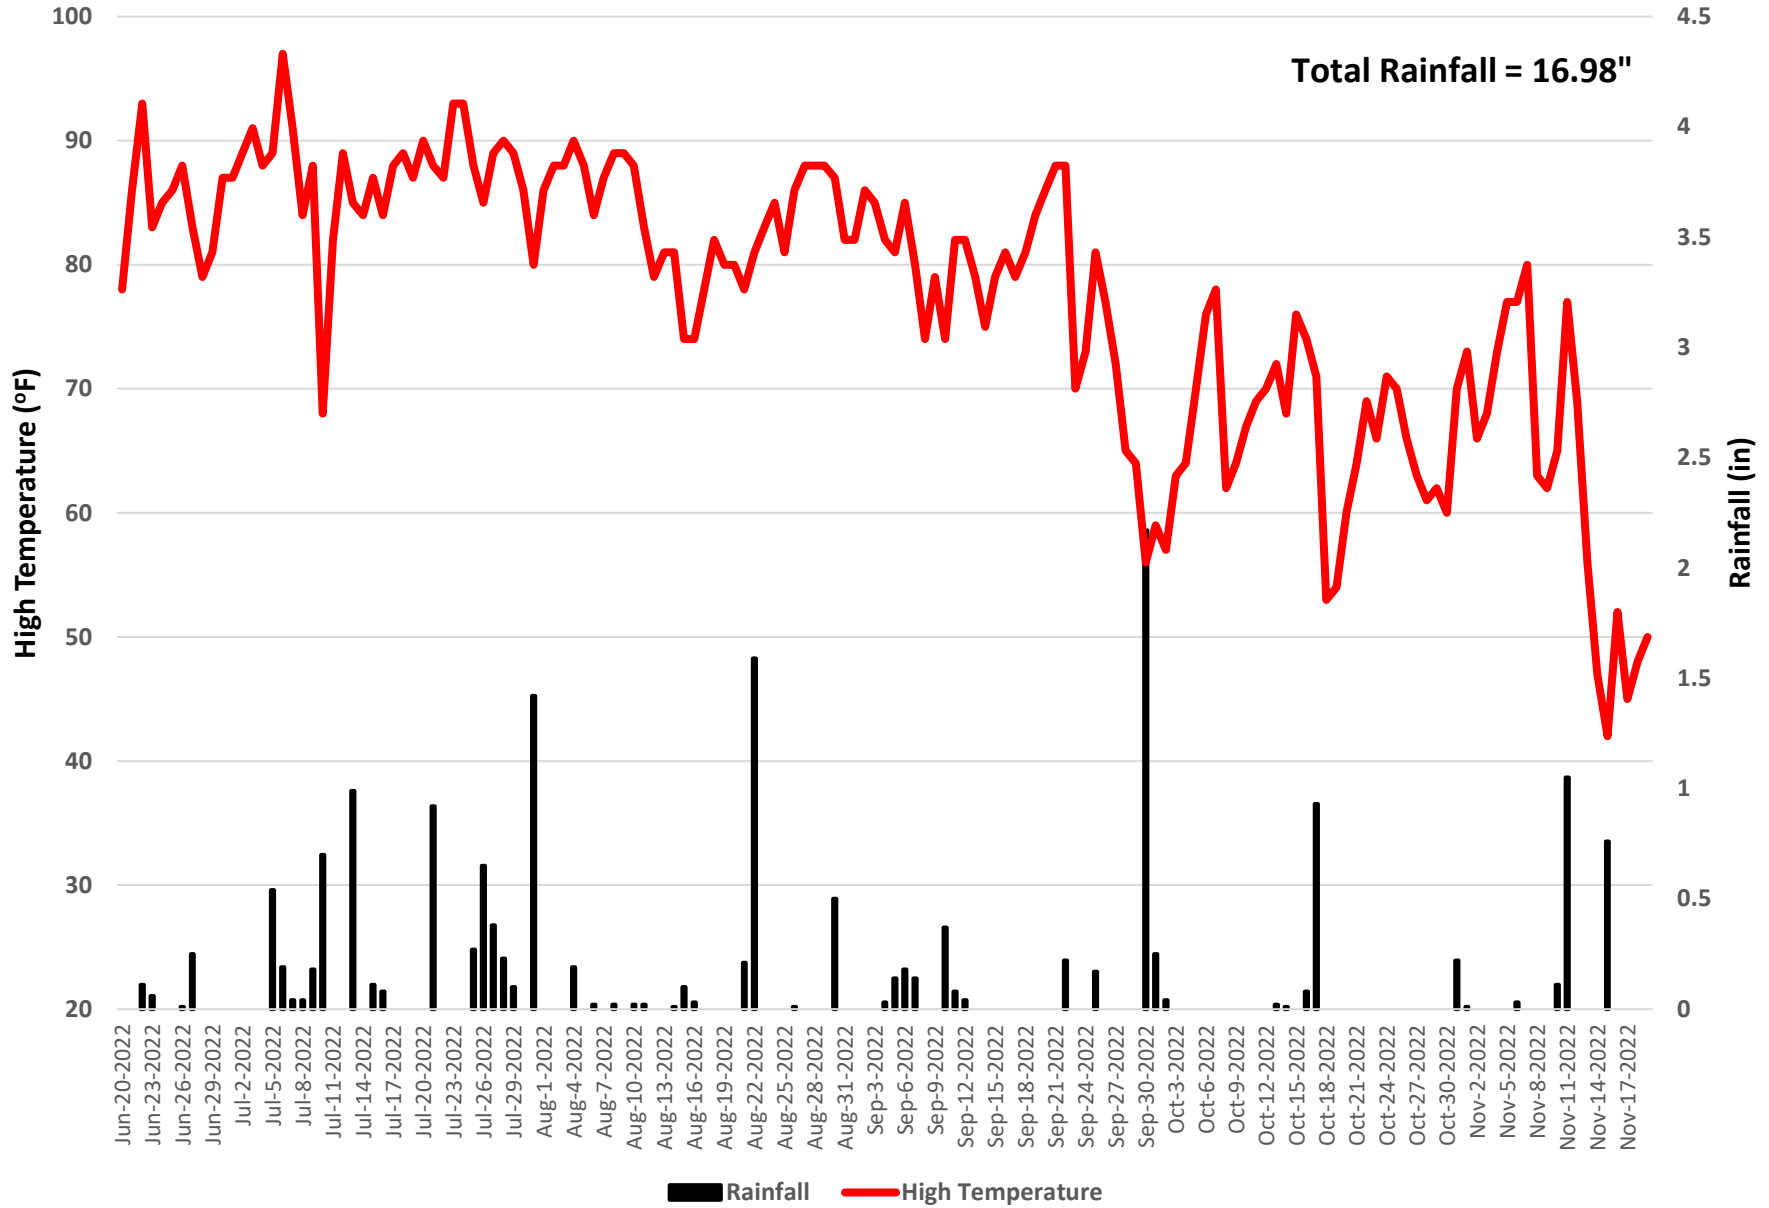

Beaufort Full Season Soybeans 2022 - Weather

Beaufort Doublecrop Soybeans 2022 - Weather

Henderson Soybeans 2022 - Weather

Pasquotank Full Season Soybeans 2022 - Weather

Pasquotank Doublecrop Soybeans 2022 - Weather

Person Full Season Soybeans 2022 - Weather

Person Doublecrop Soybeans 2022 - Weather

Robeson Full Season Soybeans 2022 - Weather

Robeson Doublecrop Soybeans 2022 - Weather

Total Rainfall = 23.26"

Rowan Full Season Soybeans 2022 - Weather

Rowan Doublecrop Soybeans 2022 - Weather

Sampson Full Season Soybeans 2022 - Weather

Sampson Doublecrop Soybeans 2022 - Weather

Surry Doublecrop Soybeans 2022 - Weather