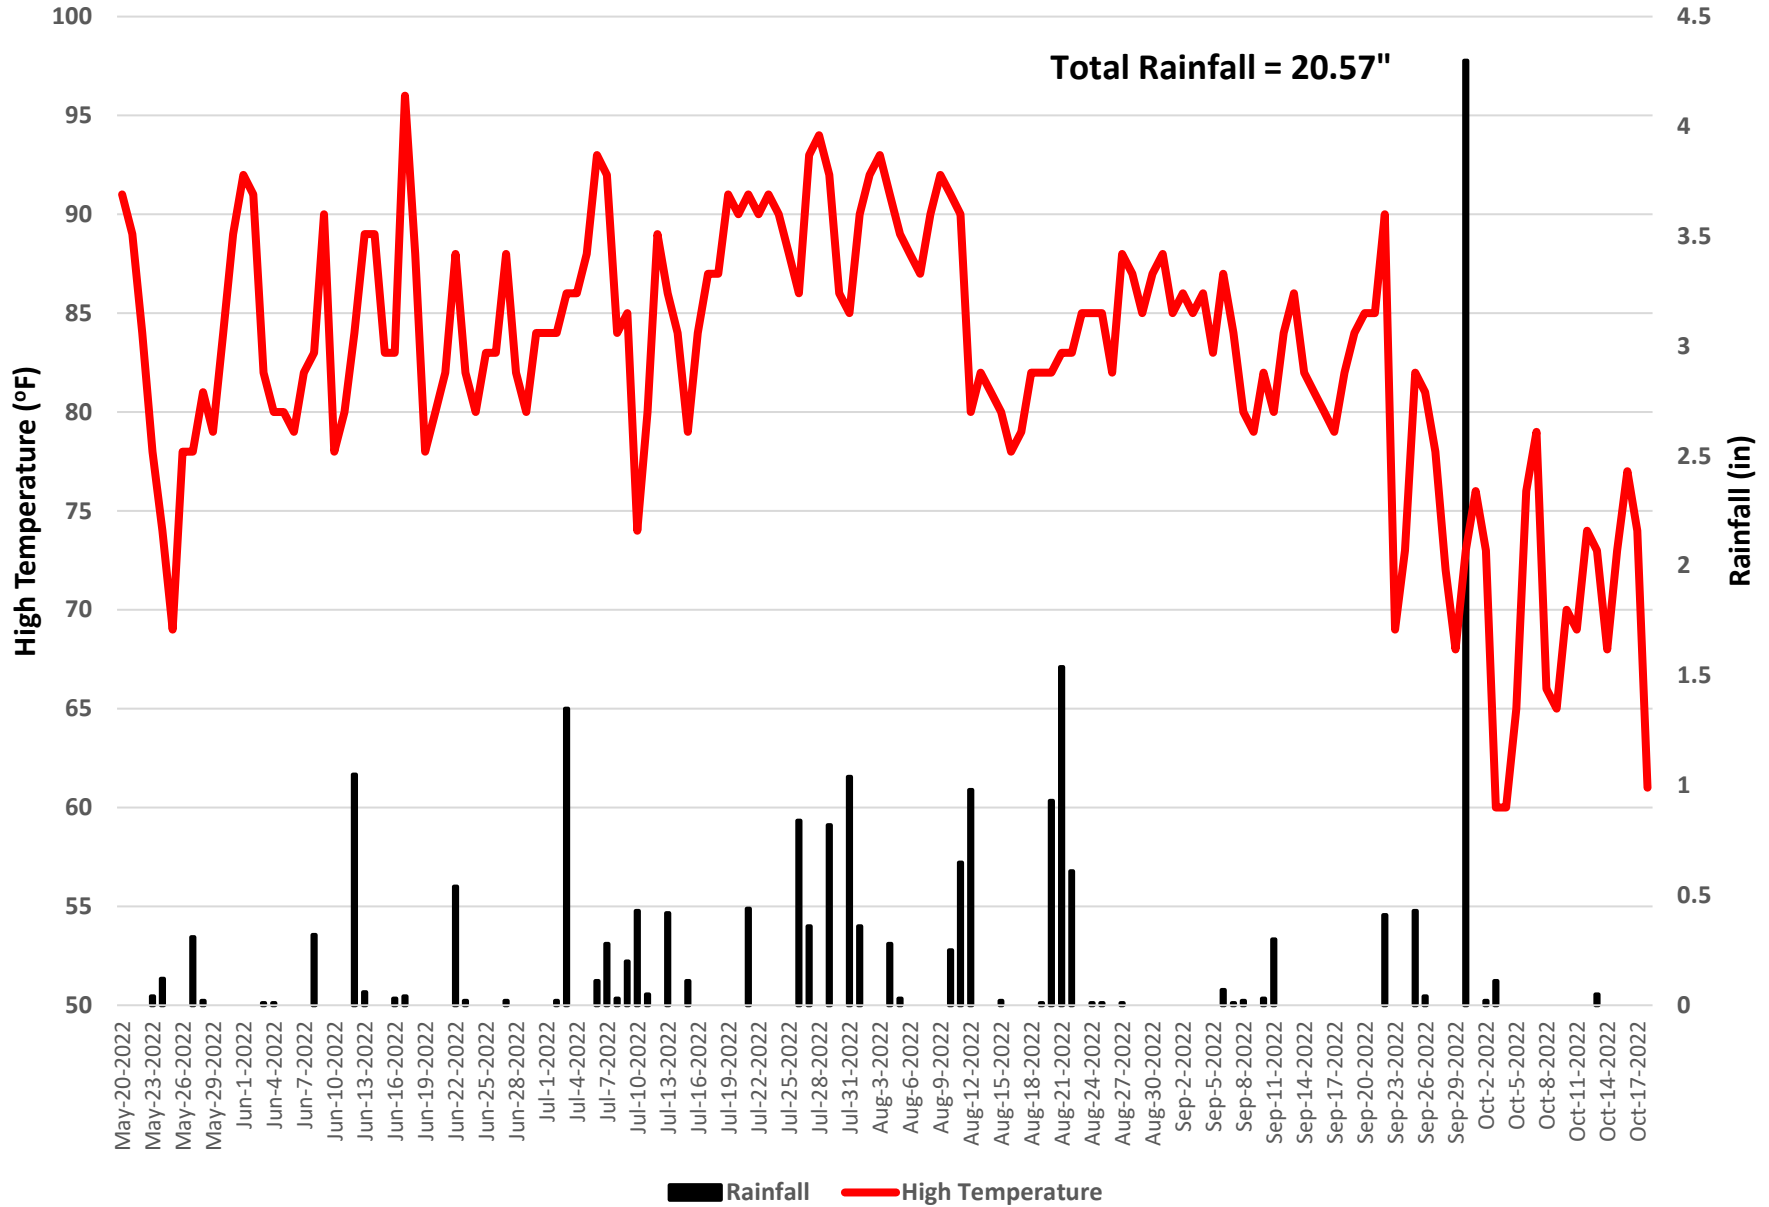

Beaufort Full Season Soybeans 2022 - Weather

Beaufort Doublecrop Soybeans 2022 - Weather

Henderson Soybeans 2022 - Weather

Pasquotank Full Season Soybeans 2022 - Weather

Pasquotank Doublecrop Soybeans 2022 - Weather

Person Full Season Soybeans 2022 - Weather

Person Doublecrop Soybeans 2022 - Weather

Robeson Full Season Soybeans 2022 - Weather

Robeson Doublecrop Soybeans 2022 - Weather

Total Rainfall = 23.26"

Rowan Full Season Soybeans 2022 - Weather

Rowan Doublecrop Soybeans 2022 - Weather

Sampson Full Season Soybeans 2022 - Weather

Sampson Doublecrop Soybeans 2022 - Weather

Surry Doublecrop Soybeans 2022 - Weather