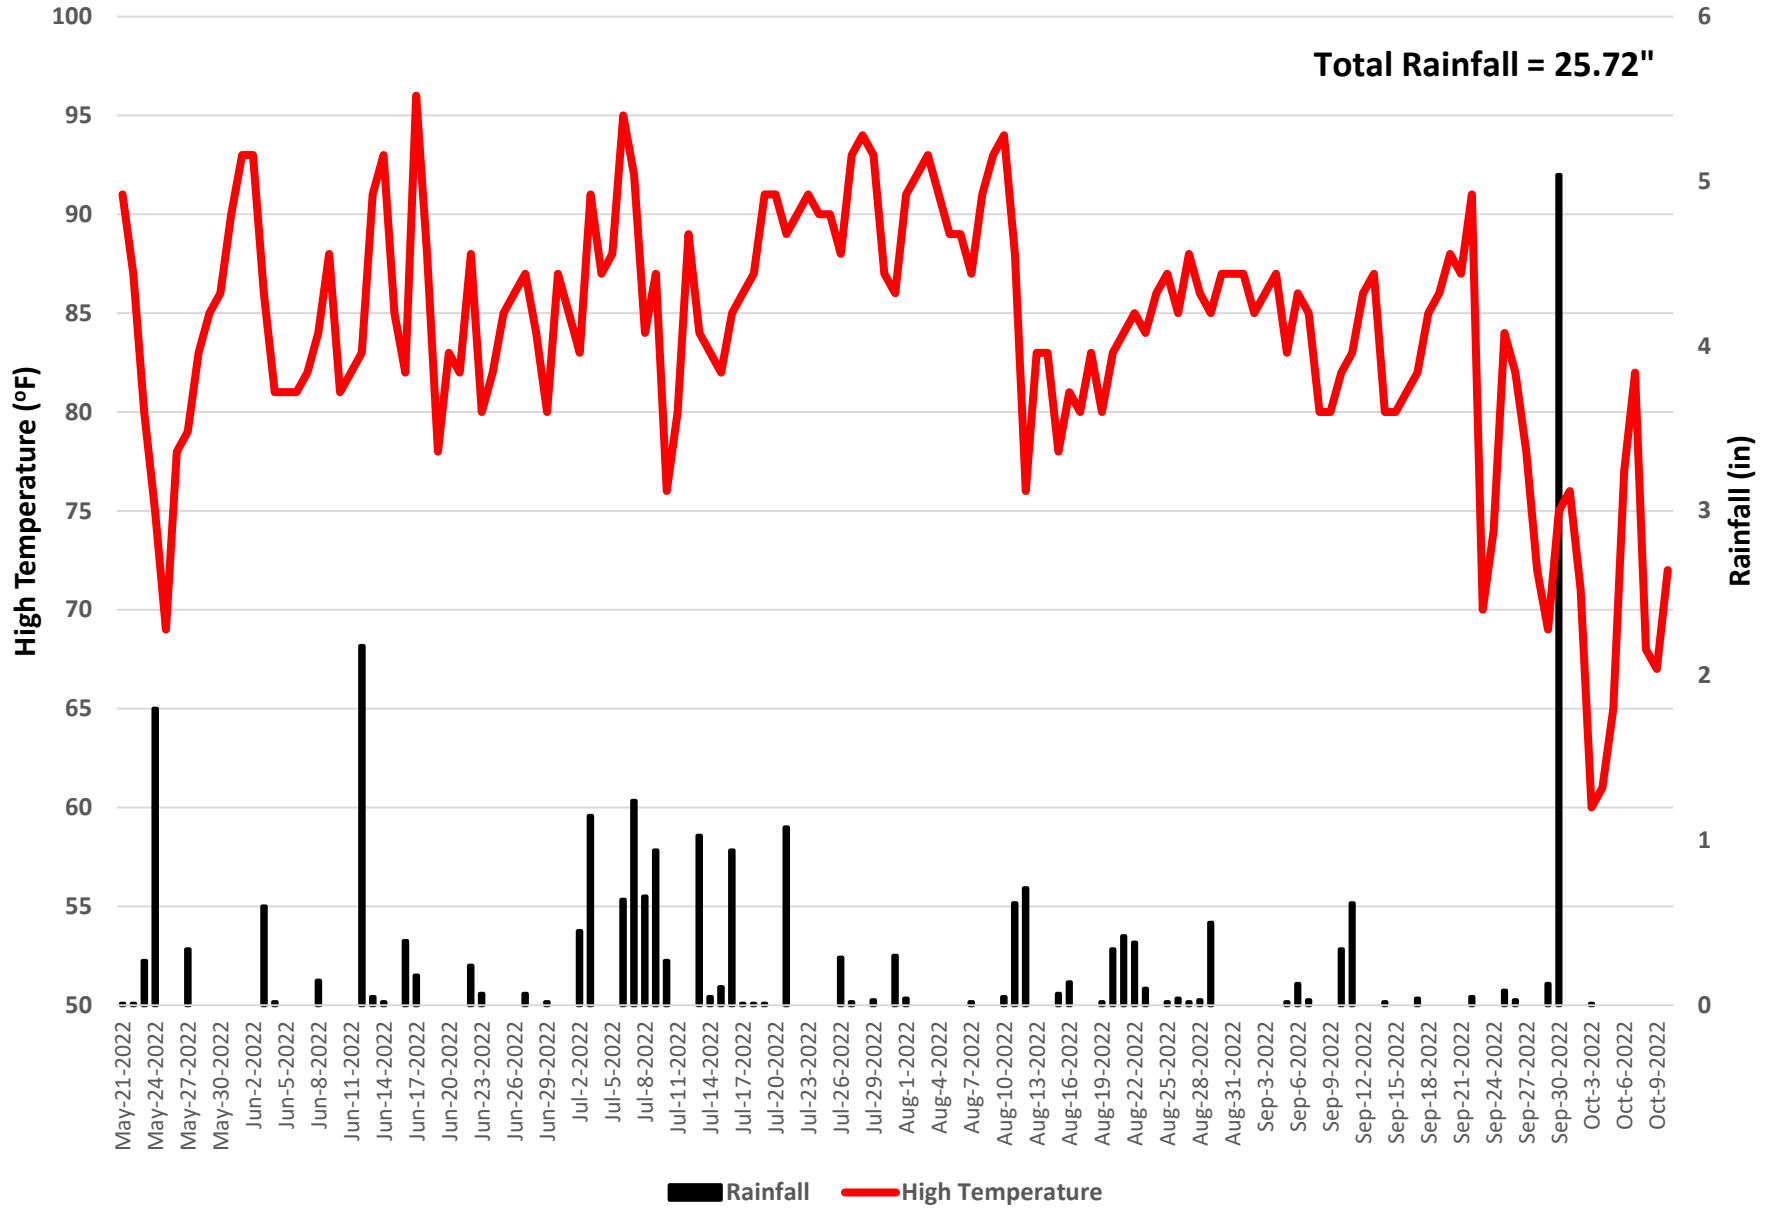

Beaufort Full Season Soybeans 2022 - Weather

Beaufort Doublecrop Soybeans 2022 - Weather

Henderson Soybeans 2022 - Weather

Pasquotank Full Season Soybeans 2022 - Weather

Pasquotank Doublecrop Soybeans 2022 - Weather

Person Full Season Soybeans 2022 - Weather

Person Doublecrop Soybeans 2022 - Weather

Robeson Full Season Soybeans 2022 - Weather

Robeson Doublecrop Soybeans 2022 - Weather

Total Rainfall = 23.26"

Rowan Full Season Soybeans 2022 - Weather

Rowan Doublecrop Soybeans 2022 - Weather

Sampson Full Season Soybeans 2022 - Weather

Sampson Doublecrop Soybeans 2022 - Weather

Surry Doublecrop Soybeans 2022 - Weather