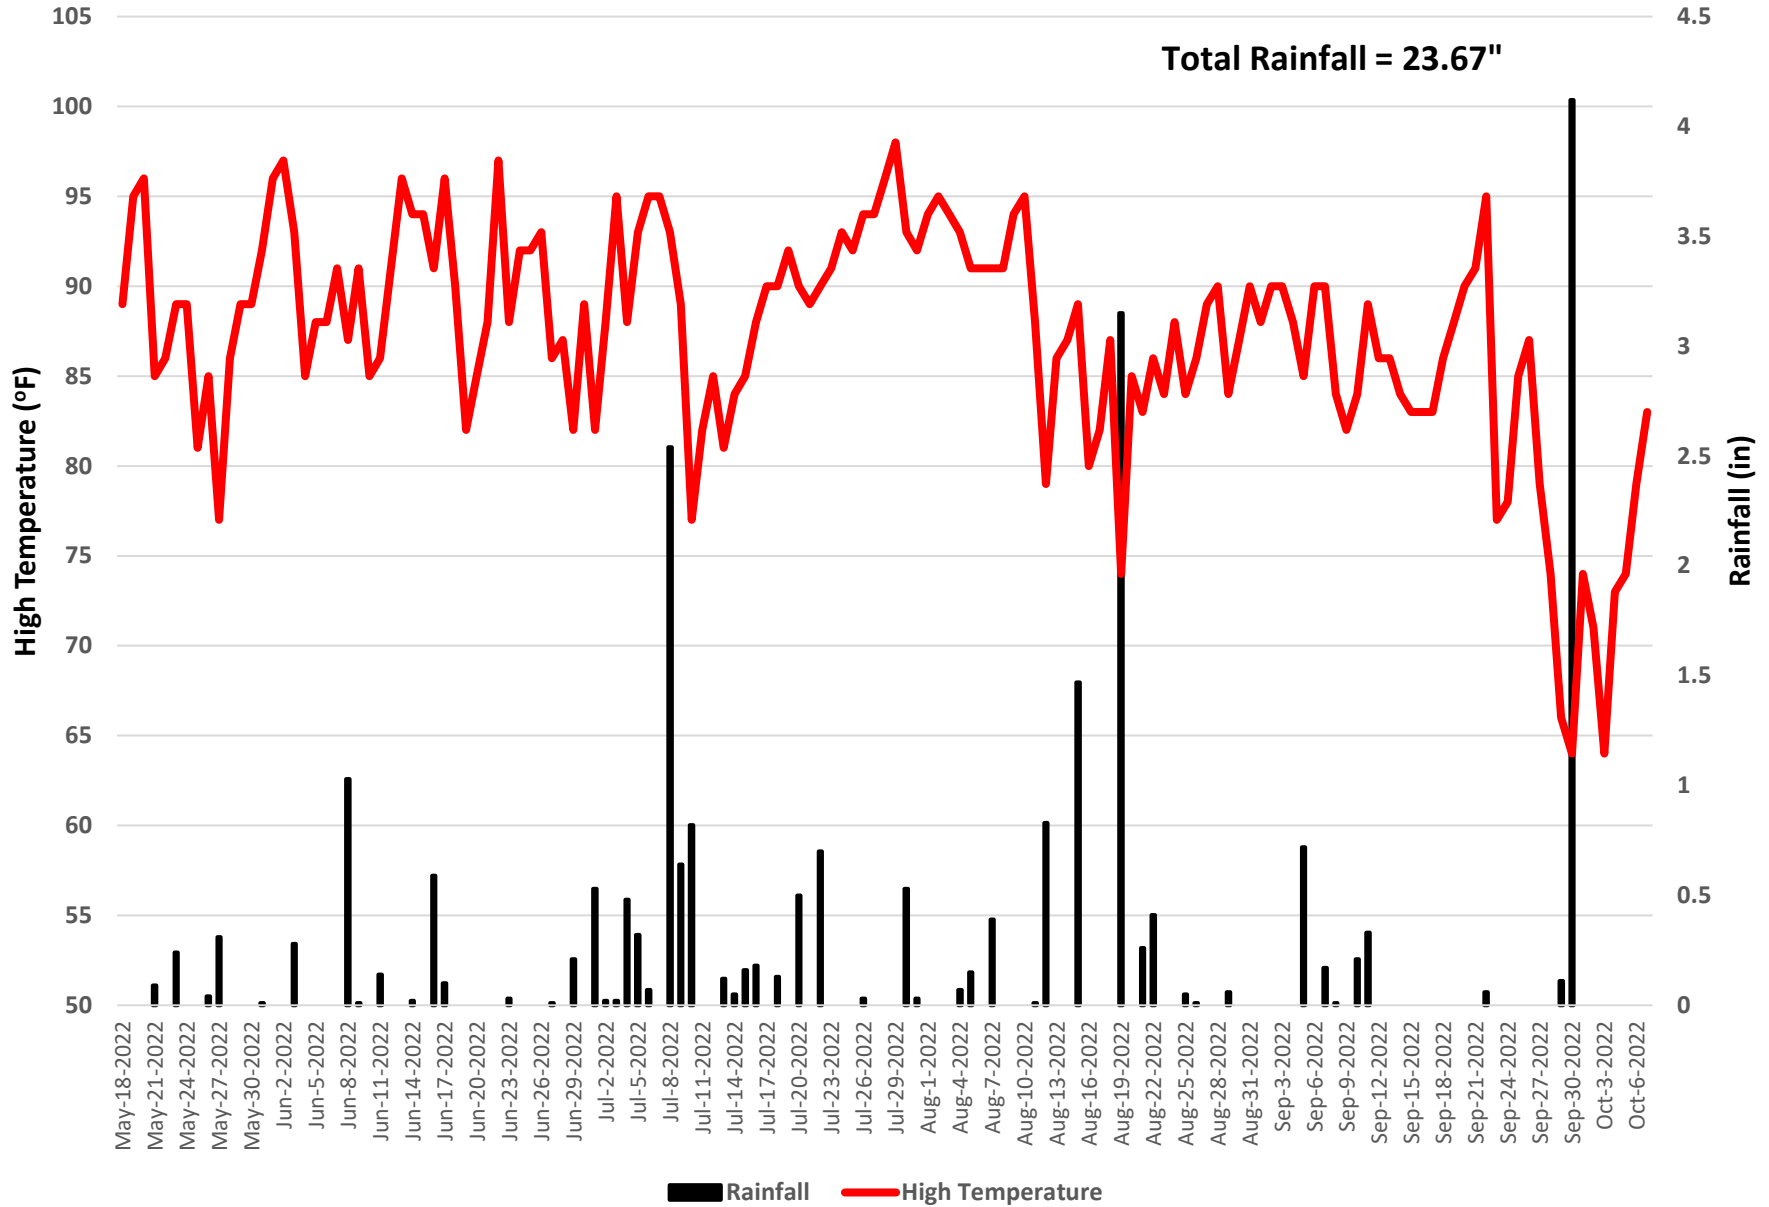

Beaufort Full Season Soybeans 2022 - Weather

Beaufort Doublecrop Soybeans 2022 - Weather

Henderson Soybeans 2022 - Weather

Pasquotank Full Season Soybeans 2022 - Weather

Pasquotank Doublecrop Soybeans 2022 - Weather

Person Full Season Soybeans 2022 - Weather

Person Doublecrop Soybeans 2022 - Weather

Robeson Full Season Soybeans 2022 - Weather

Robeson Doublecrop Soybeans 2022 - Weather

Total Rainfall = 23.26"

Rowan Full Season Soybeans 2022 - Weather

Rowan Doublecrop Soybeans 2022 - Weather

Sampson Full Season Soybeans 2022 - Weather

Sampson Doublecrop Soybeans 2022 - Weather

Surry Doublecrop Soybeans 2022 - Weather