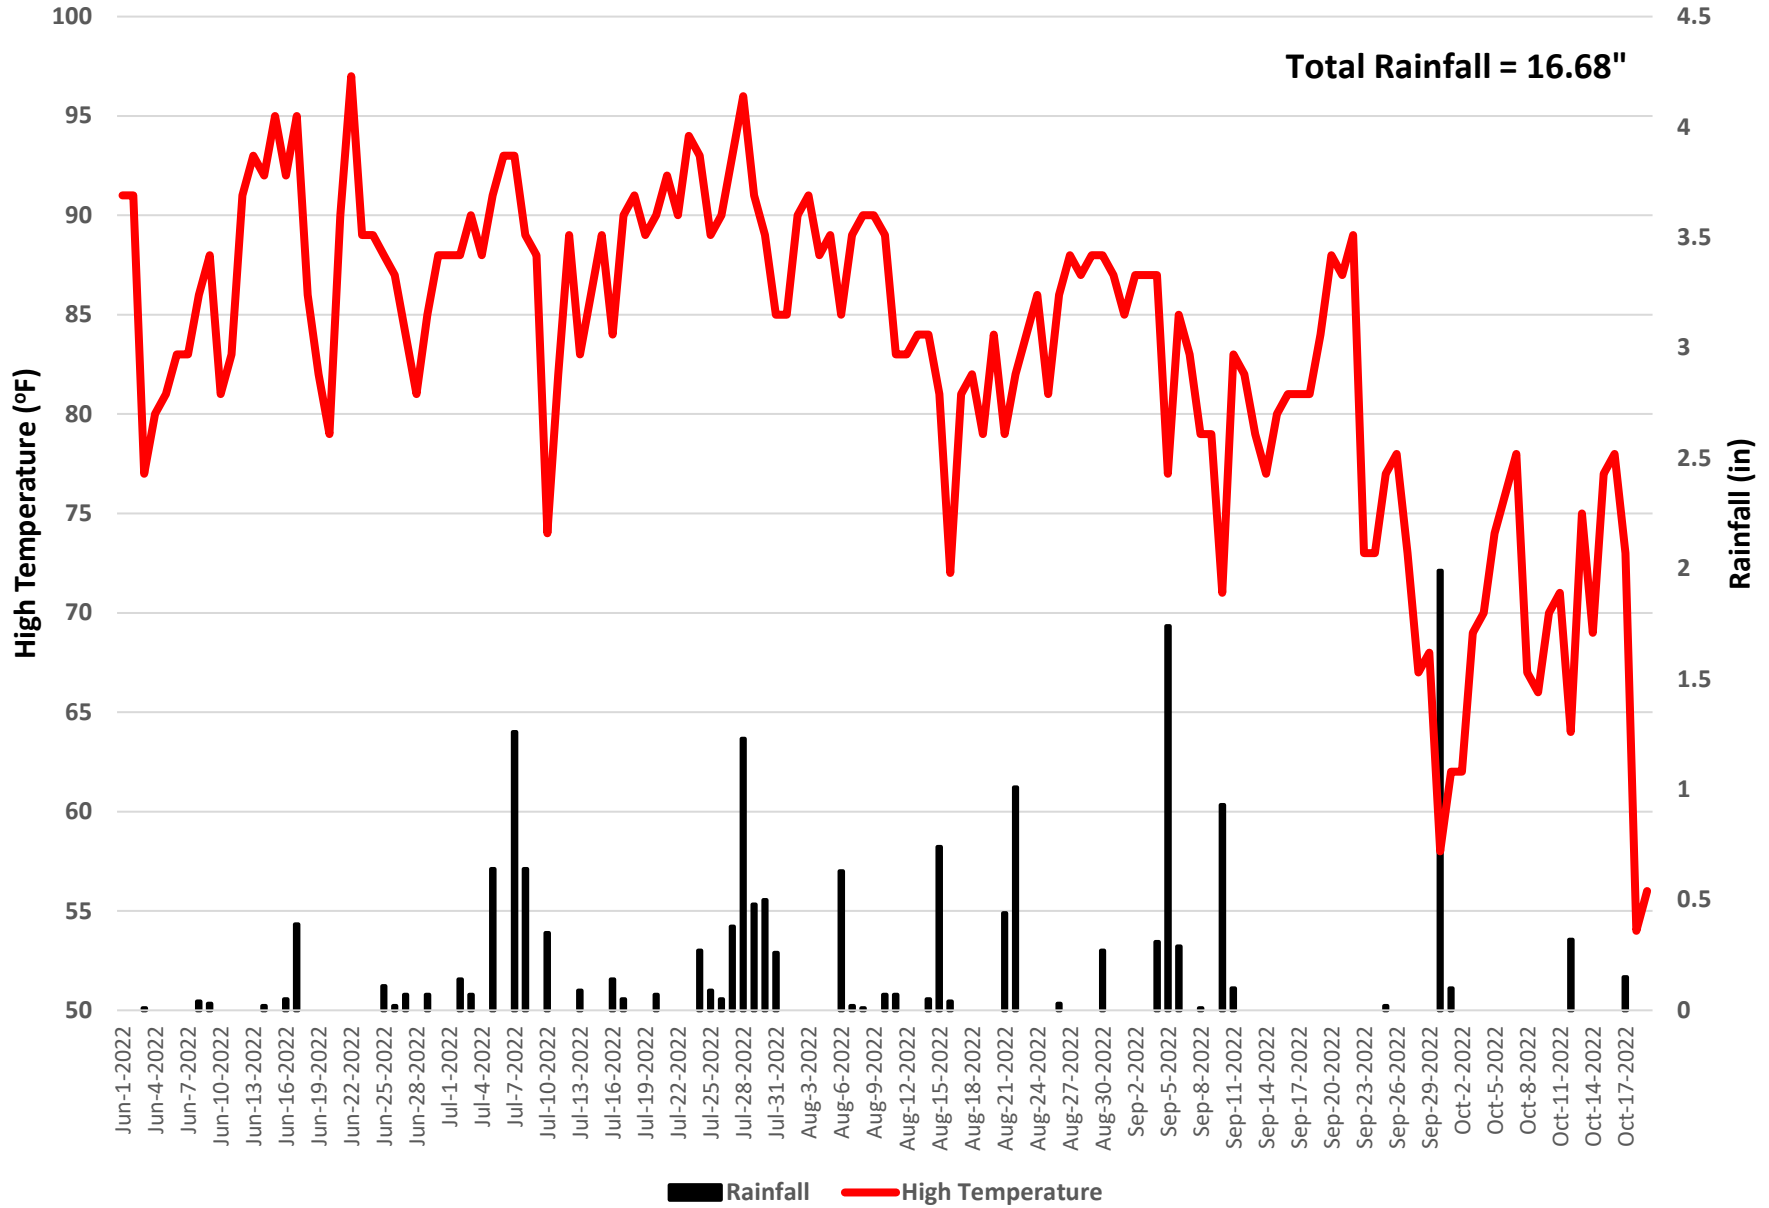

Person Full Season Soybeans 2022 - Weather

Person Doublecrop Soybeans 2022 - Weather

Robeson Full Season Soybeans 2022 - Weather

Robeson Doublecrop Soybeans 2022 - Weather

Total Rainfall = 23.26"

Rowan Full Season Soybeans 2022 - Weather

Rowan Doublecrop Soybeans 2022 - Weather

Sampson Full Season Soybeans 2022 - Weather

Sampson Doublecrop Soybeans 2022 - Weather

Surry Doublecrop Soybeans 2022 - Weather