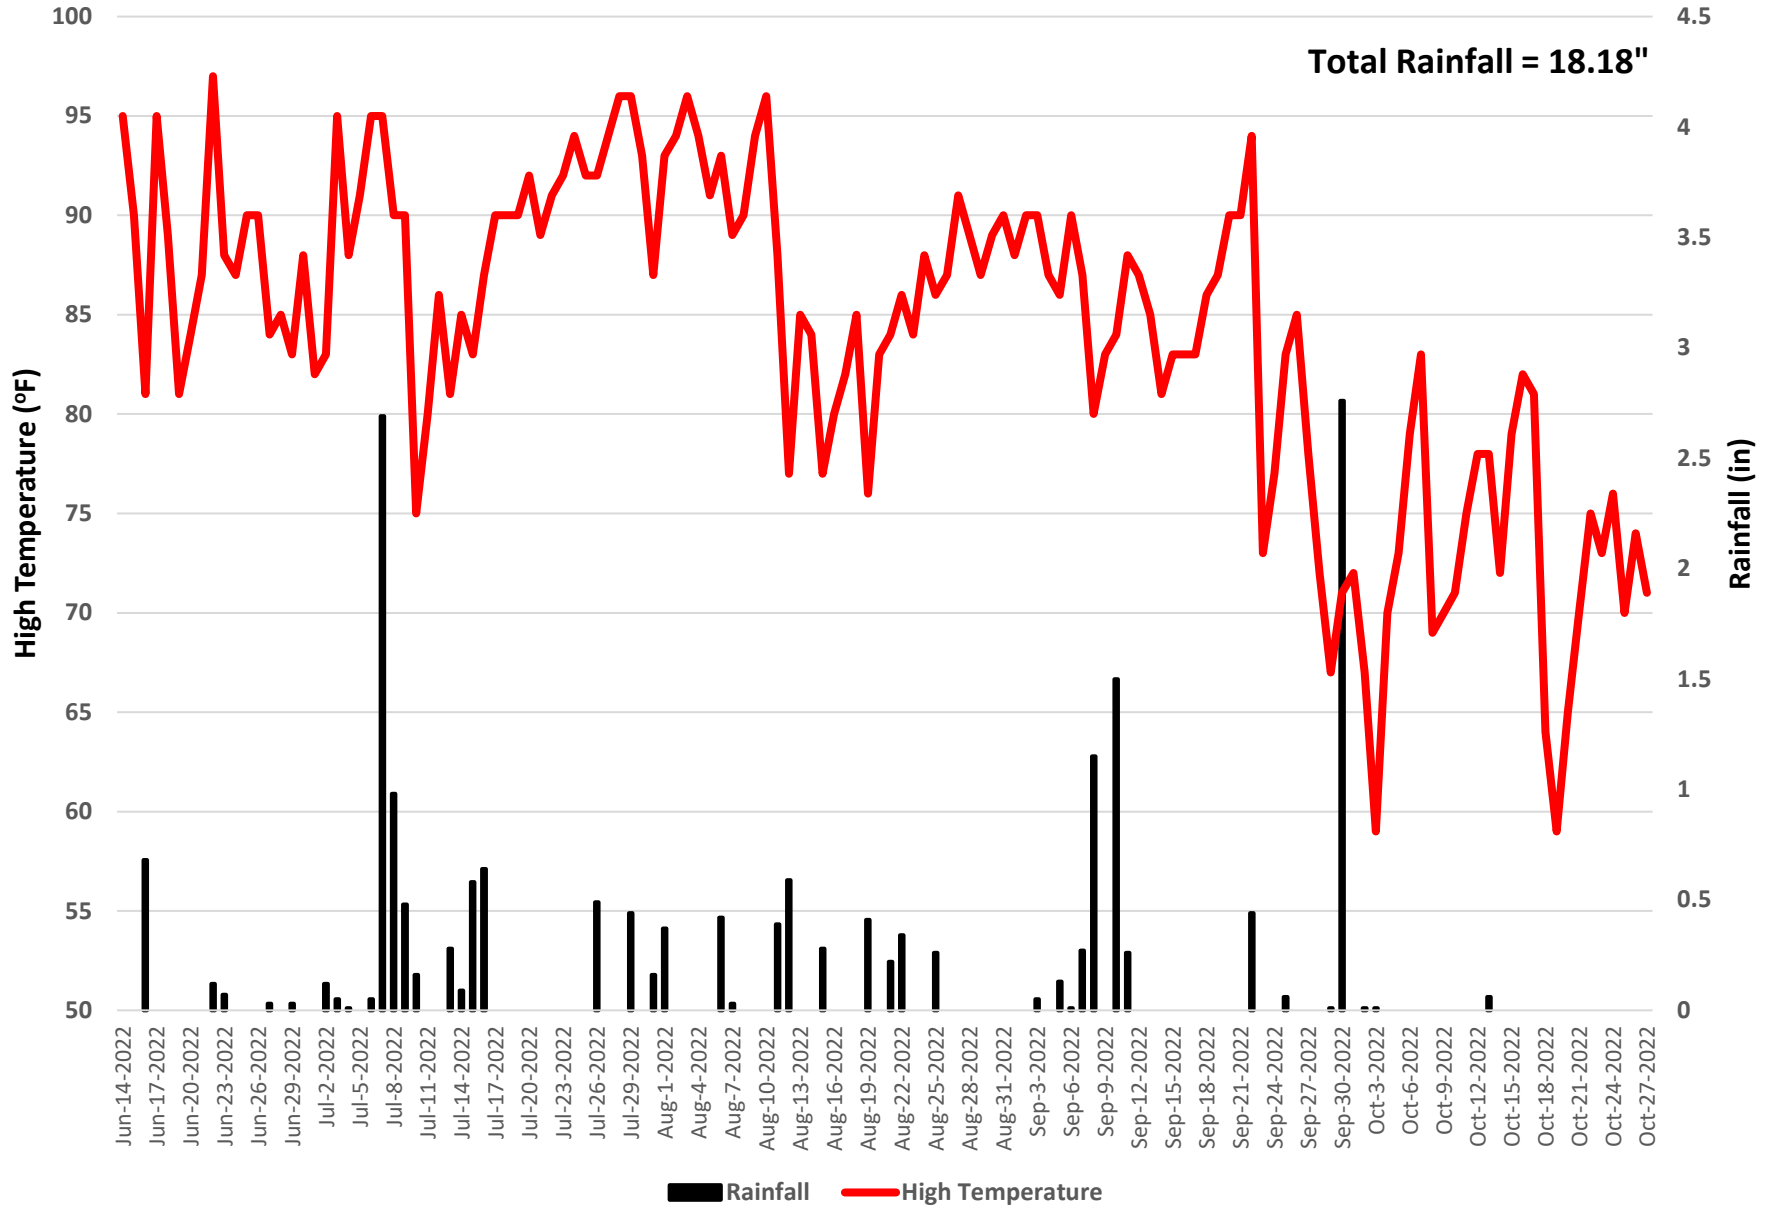

Person Full Season Soybeans 2022 - Weather

Person Doublecrop Soybeans 2022 - Weather

Robeson Full Season Soybeans 2022 - Weather

Robeson Doublecrop Soybeans 2022 - Weather

Total Rainfall = 23.26"

Rowan Full Season Soybeans 2022 - Weather

Rowan Doublecrop Soybeans 2022 - Weather

Sampson Full Season Soybeans 2022 - Weather

Sampson Doublecrop Soybeans 2022 - Weather

Surry Doublecrop Soybeans 2022 - Weather