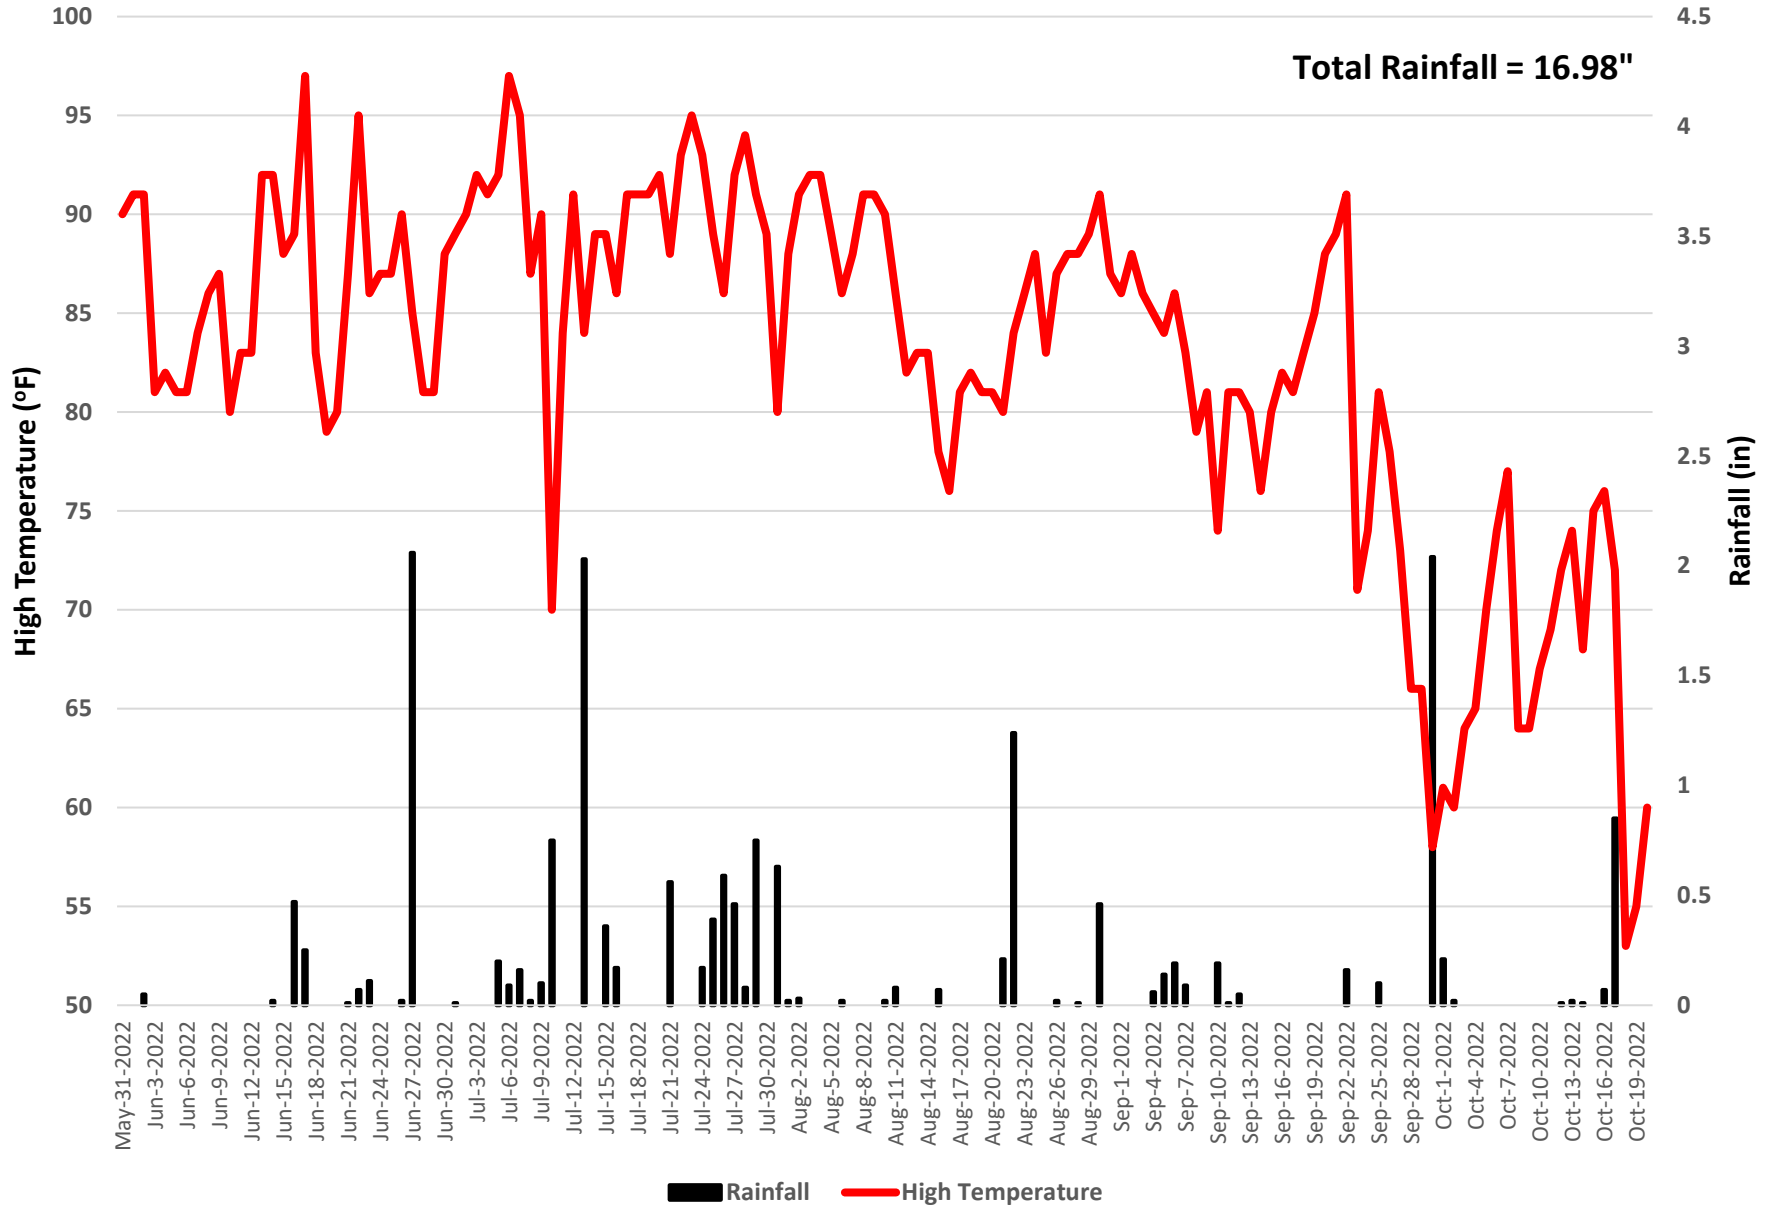

Beaufort Full Season Soybeans 2022 - Weather

Beaufort Doublecrop Soybeans 2022 - Weather

Henderson Soybeans 2022 - Weather

Pasquotank Full Season Soybeans 2022 - Weather

Pasquotank Doublecrop Soybeans 2022 - Weather

Person Full Season Soybeans 2022 - Weather

Person Doublecrop Soybeans 2022 - Weather

Robeson Full Season Soybeans 2022 - Weather

Robeson Doublecrop Soybeans 2022 - Weather

Total Rainfall = 23.26"

Rowan Full Season Soybeans 2022 - Weather

Rowan Doublecrop Soybeans 2022 - Weather

Sampson Full Season Soybeans 2022 - Weather

Sampson Doublecrop Soybeans 2022 - Weather

Surry Doublecrop Soybeans 2022 - Weather