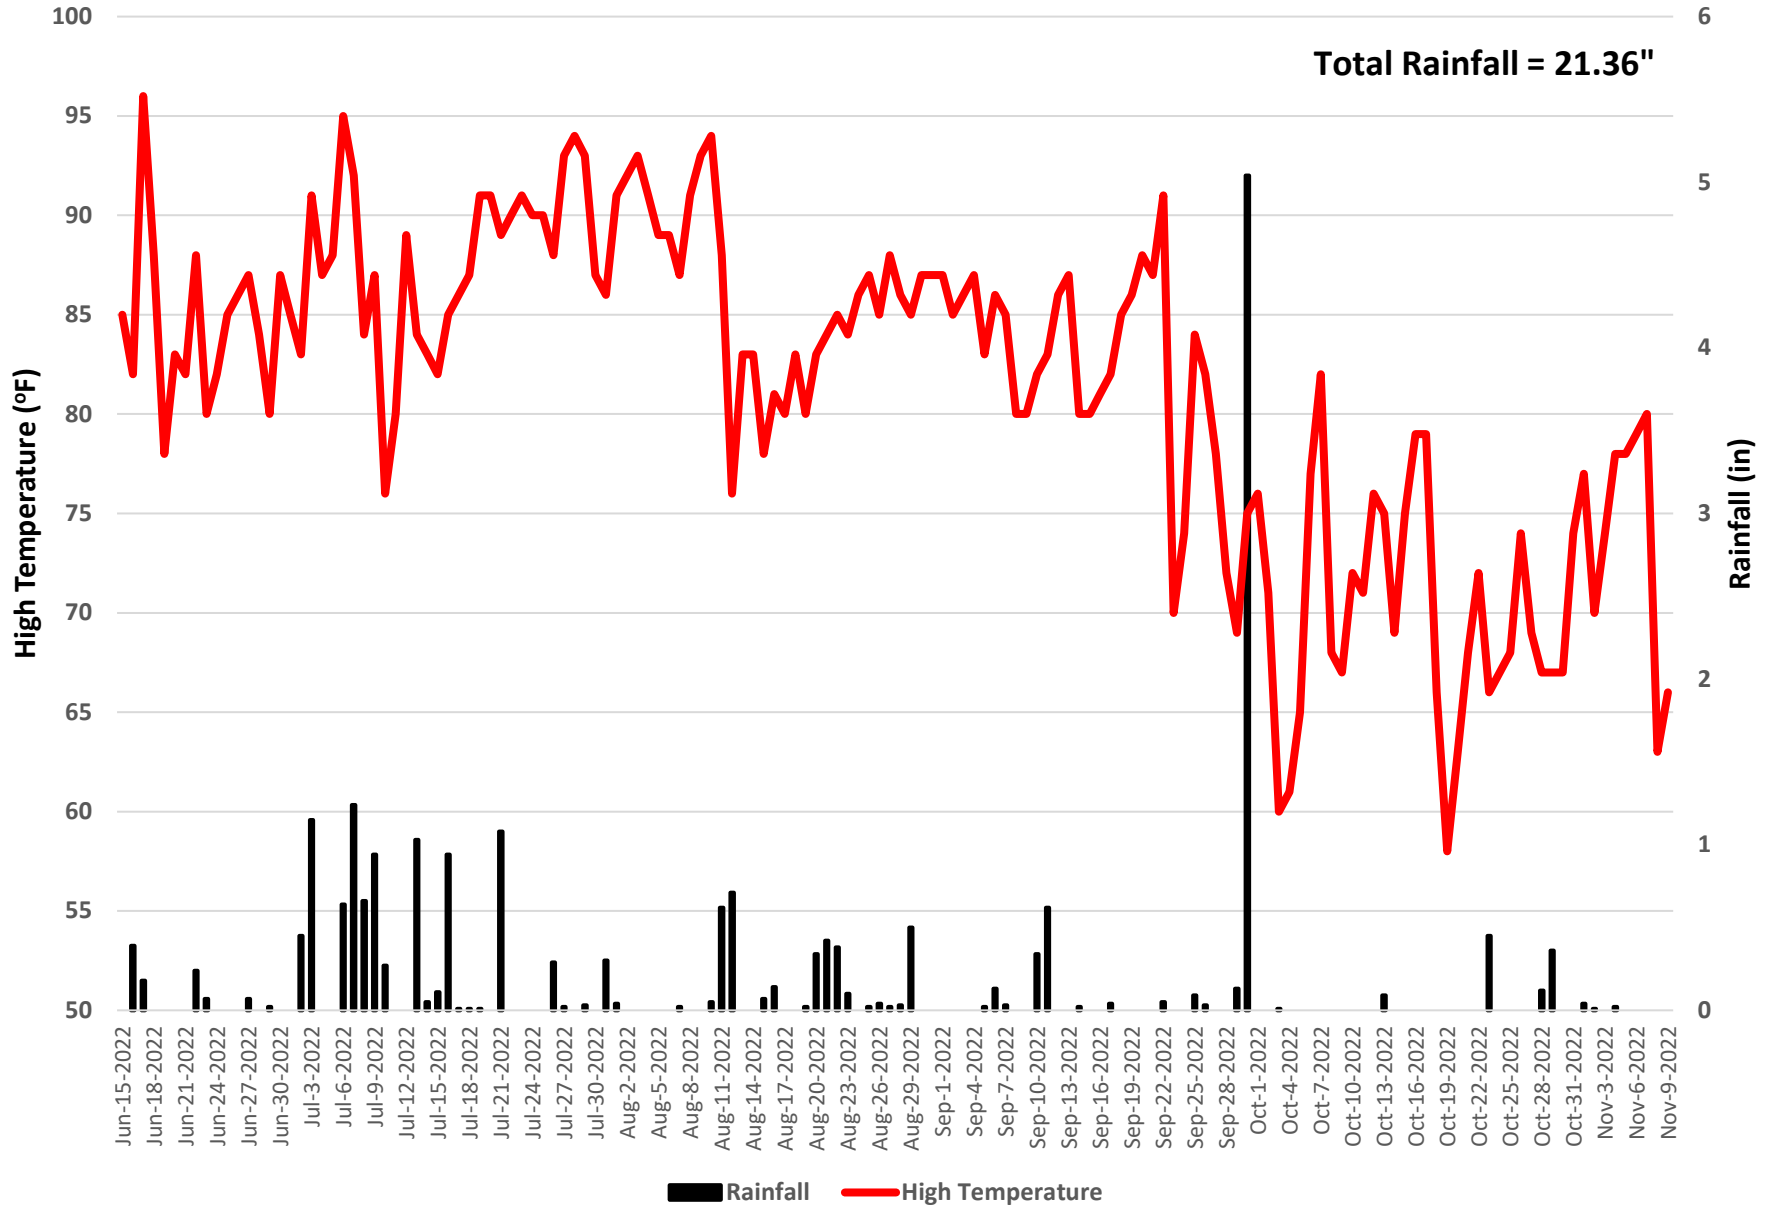

Beaufort Full Season Soybeans 2022 - Weather

Beaufort Doublecrop Soybeans 2022 - Weather

Henderson Soybeans 2022 - Weather

Pasquotank Full Season Soybeans 2022 - Weather

Pasquotank Doublecrop Soybeans 2022 - Weather

Person Full Season Soybeans 2022 - Weather

Person Doublecrop Soybeans 2022 - Weather

Robeson Full Season Soybeans 2022 - Weather

Robeson Doublecrop Soybeans 2022 - Weather

Total Rainfall = 23.26"

Rowan Full Season Soybeans 2022 - Weather

Rowan Doublecrop Soybeans 2022 - Weather

Sampson Full Season Soybeans 2022 - Weather

Sampson Doublecrop Soybeans 2022 - Weather

Surry Doublecrop Soybeans 2022 - Weather