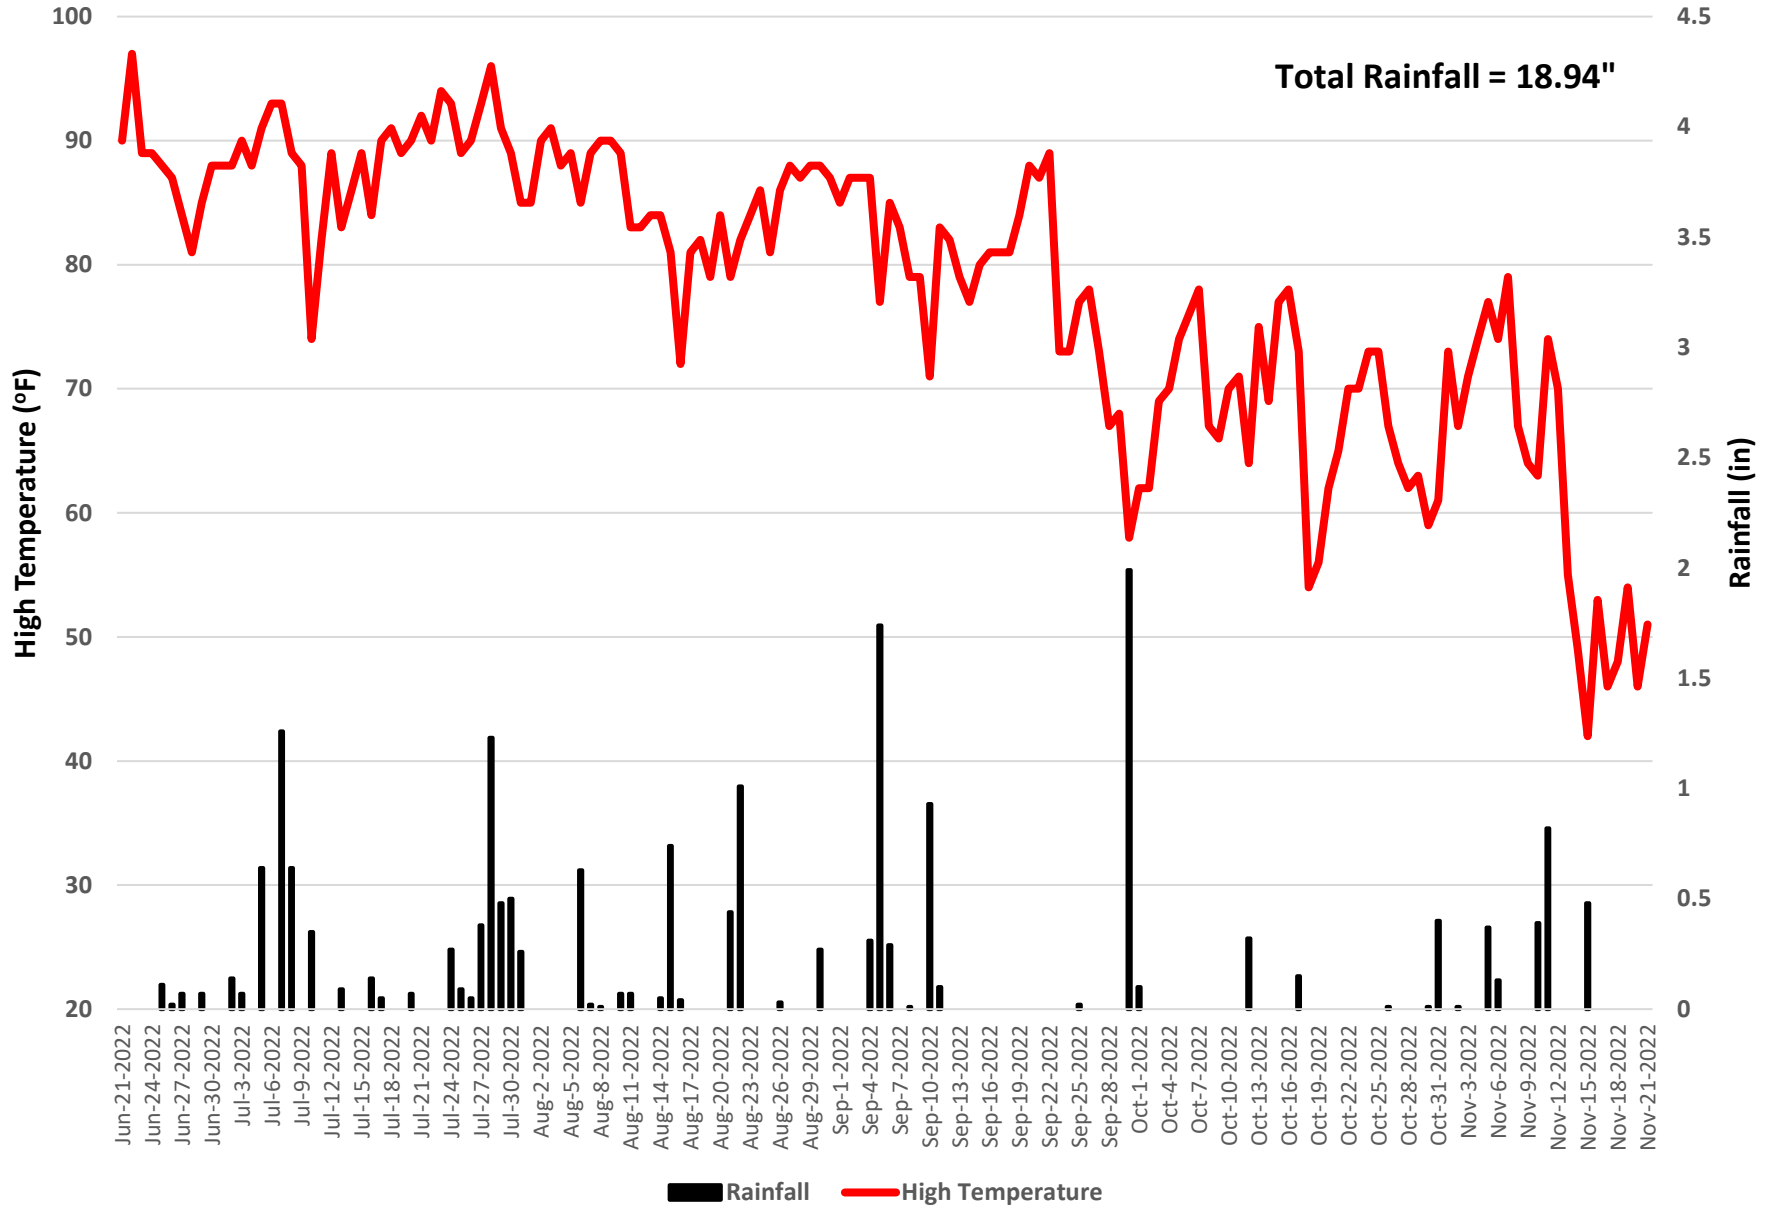

Person Full Season Soybeans 2022 - Weather

Person Doublecrop Soybeans 2022 - Weather

Robeson Full Season Soybeans 2022 - Weather

Robeson Doublecrop Soybeans 2022 - Weather

Total Rainfall = 23.26"

Rowan Full Season Soybeans 2022 - Weather

Rowan Doublecrop Soybeans 2022 - Weather

Sampson Full Season Soybeans 2022 - Weather

Sampson Doublecrop Soybeans 2022 - Weather

Surry Doublecrop Soybeans 2022 - Weather