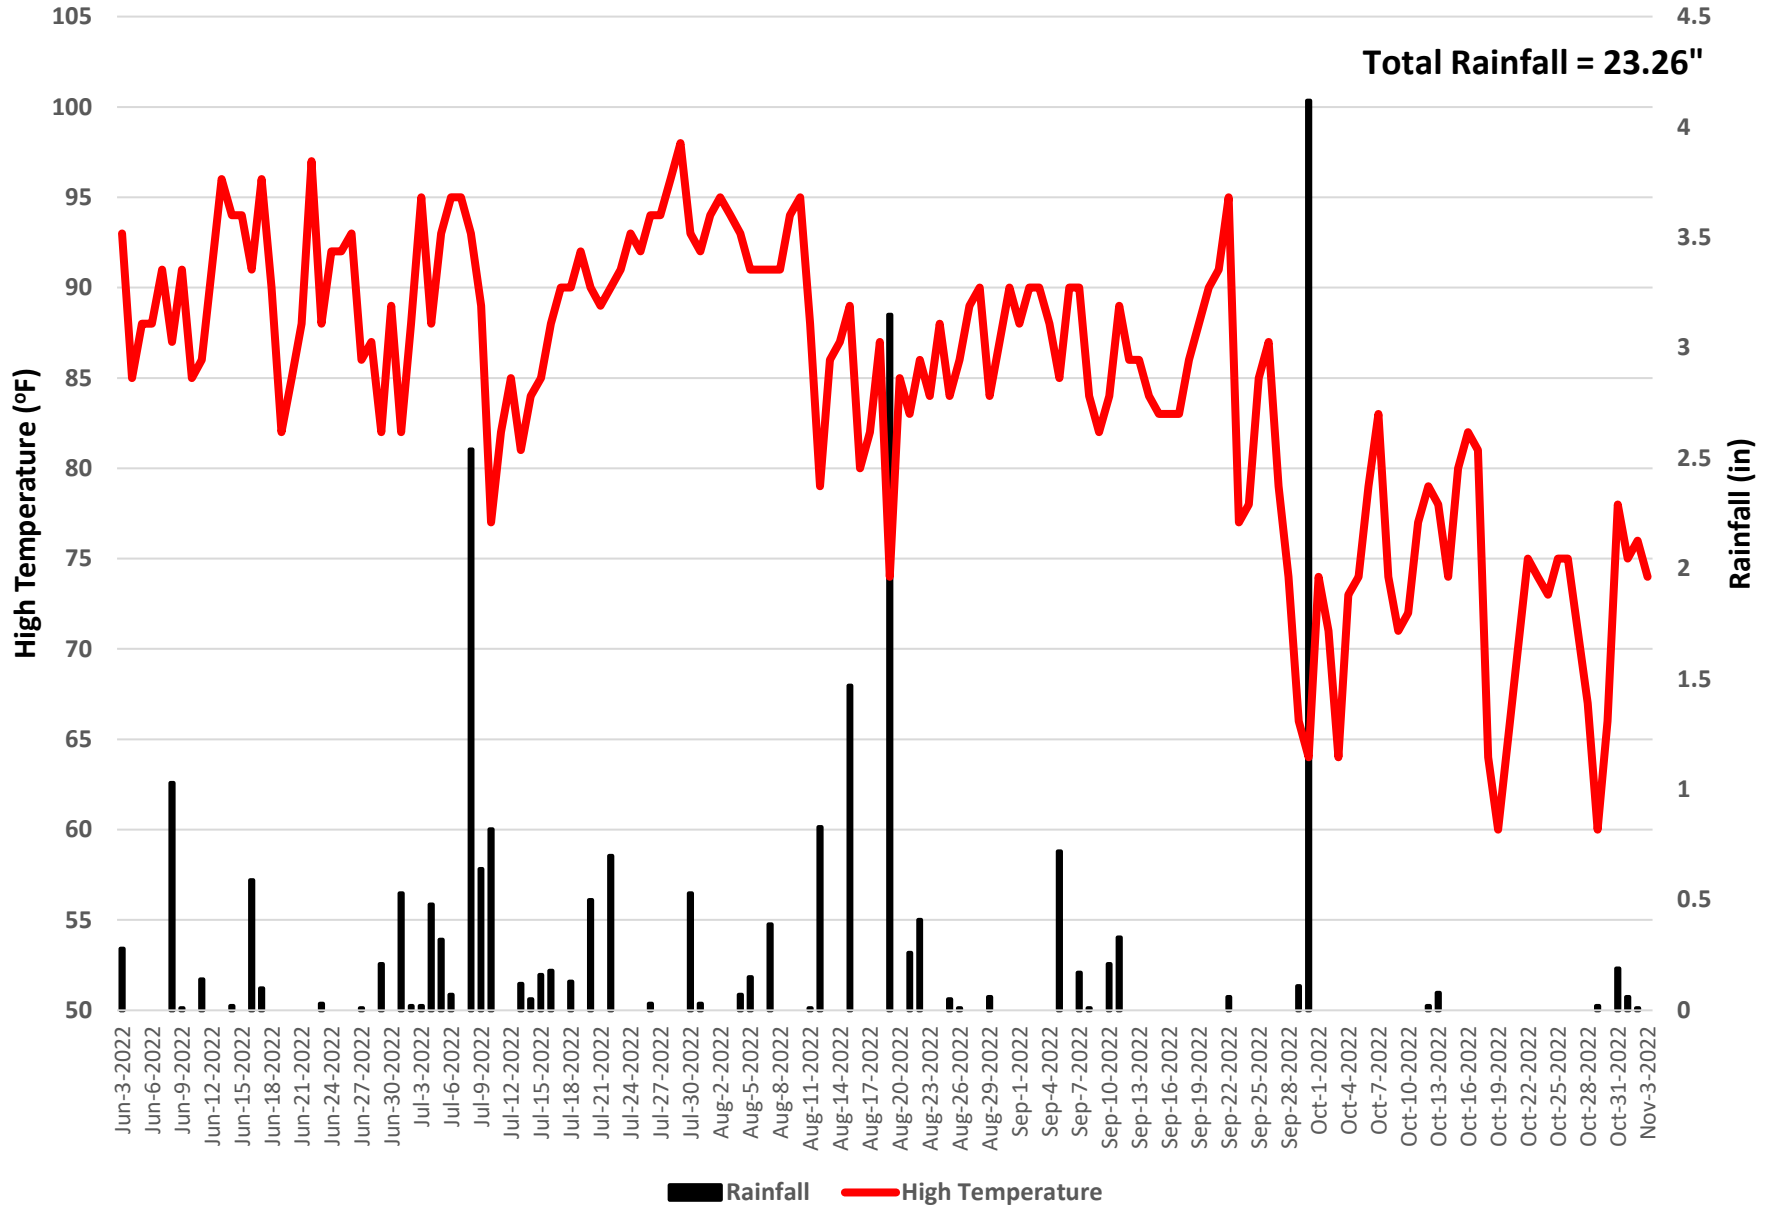

Person Full Season Soybeans 2022 - Weather

Person Doublecrop Soybeans 2022 - Weather

Robeson Full Season Soybeans 2022 - Weather

Robeson Doublecrop Soybeans 2022 - Weather

Total Rainfall = 23.26"

Rowan Full Season Soybeans 2022 - Weather

Rowan Doublecrop Soybeans 2022 - Weather

Sampson Full Season Soybeans 2022 - Weather

Sampson Doublecrop Soybeans 2022 - Weather

Surry Doublecrop Soybeans 2022 - Weather