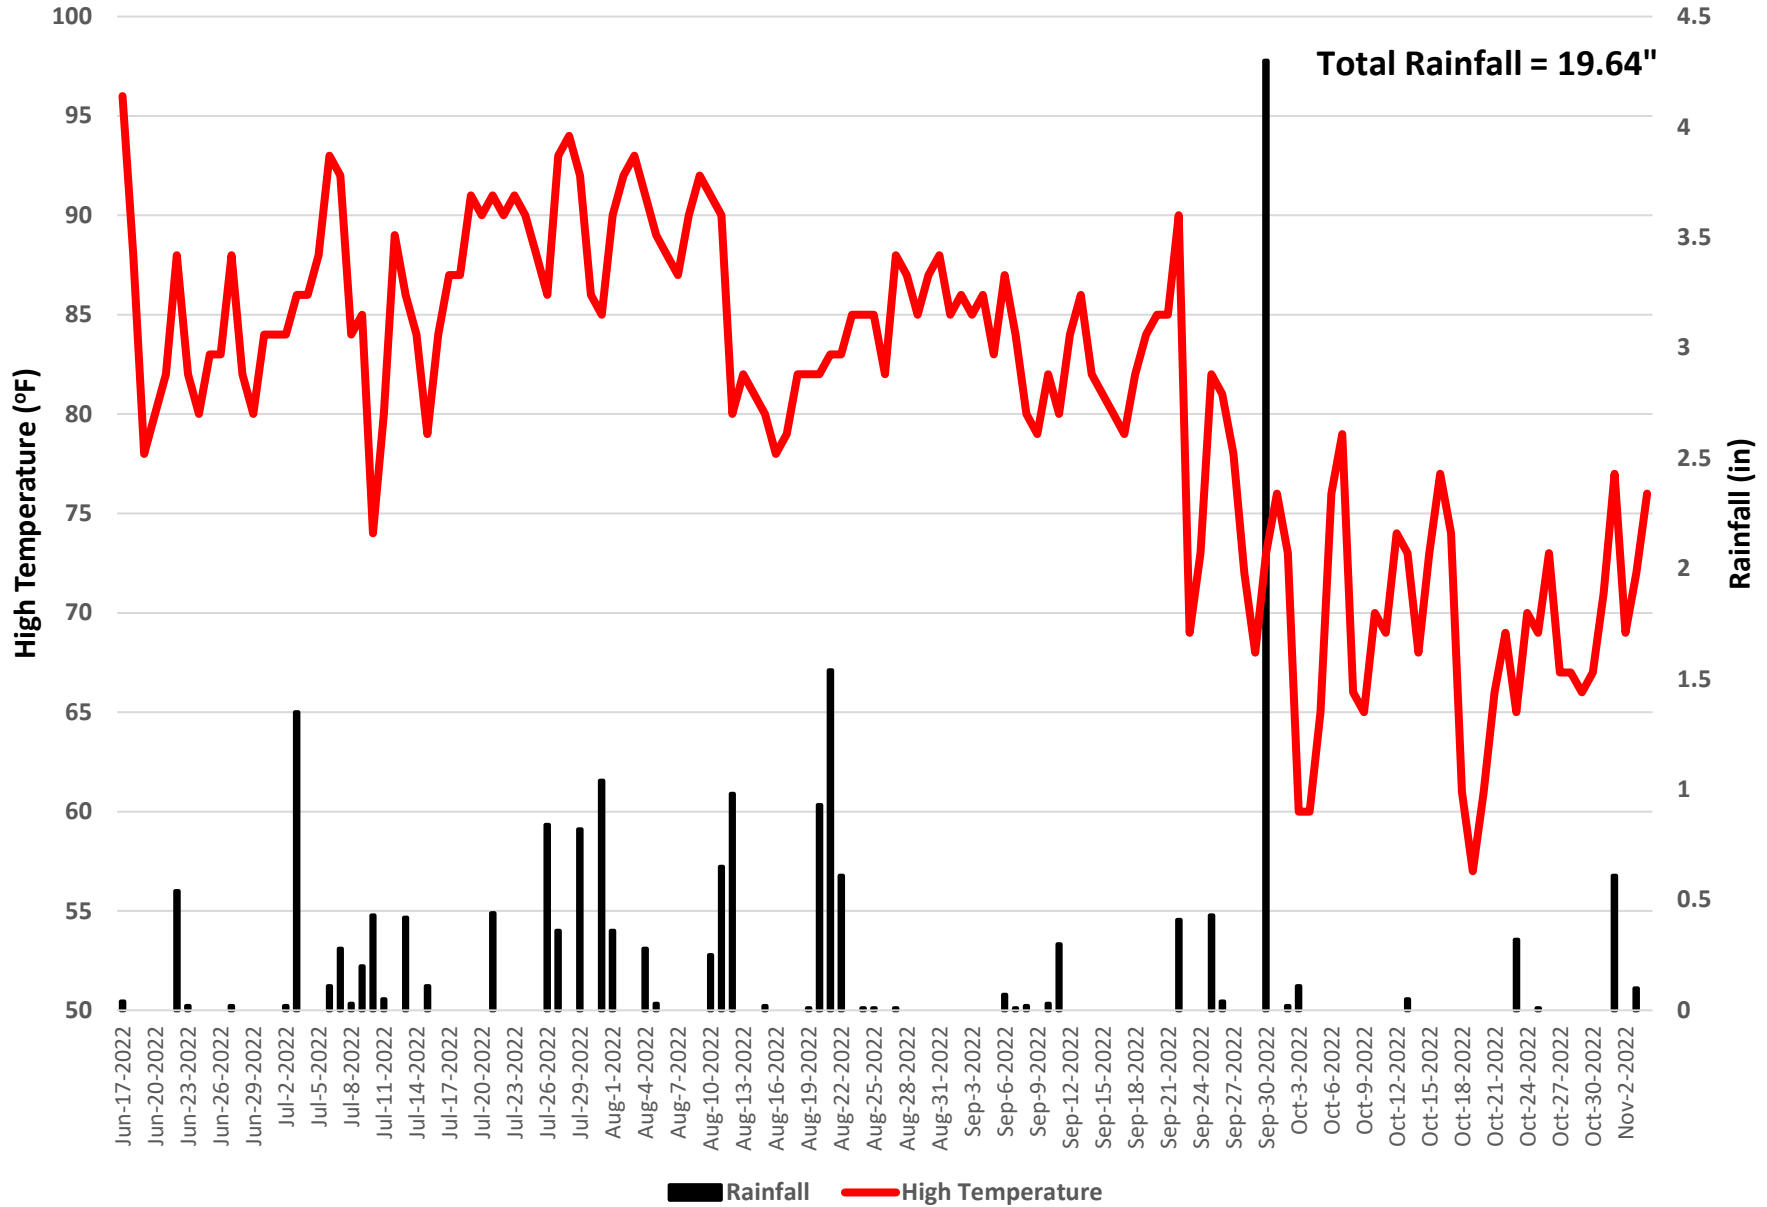

Beaufort Full Season Soybeans 2022 - Weather

Beaufort Doublecrop Soybeans 2022 - Weather

Henderson Soybeans 2022 - Weather

Pasquotank Full Season Soybeans 2022 - Weather

Pasquotank Doublecrop Soybeans 2022 - Weather

Person Full Season Soybeans 2022 - Weather

Person Doublecrop Soybeans 2022 - Weather

Robeson Full Season Soybeans 2022 - Weather

Robeson Doublecrop Soybeans 2022 - Weather

Total Rainfall = 23.26"

Rowan Full Season Soybeans 2022 - Weather

Rowan Doublecrop Soybeans 2022 - Weather

Sampson Full Season Soybeans 2022 - Weather

Sampson Doublecrop Soybeans 2022 - Weather

Surry Doublecrop Soybeans 2022 - Weather