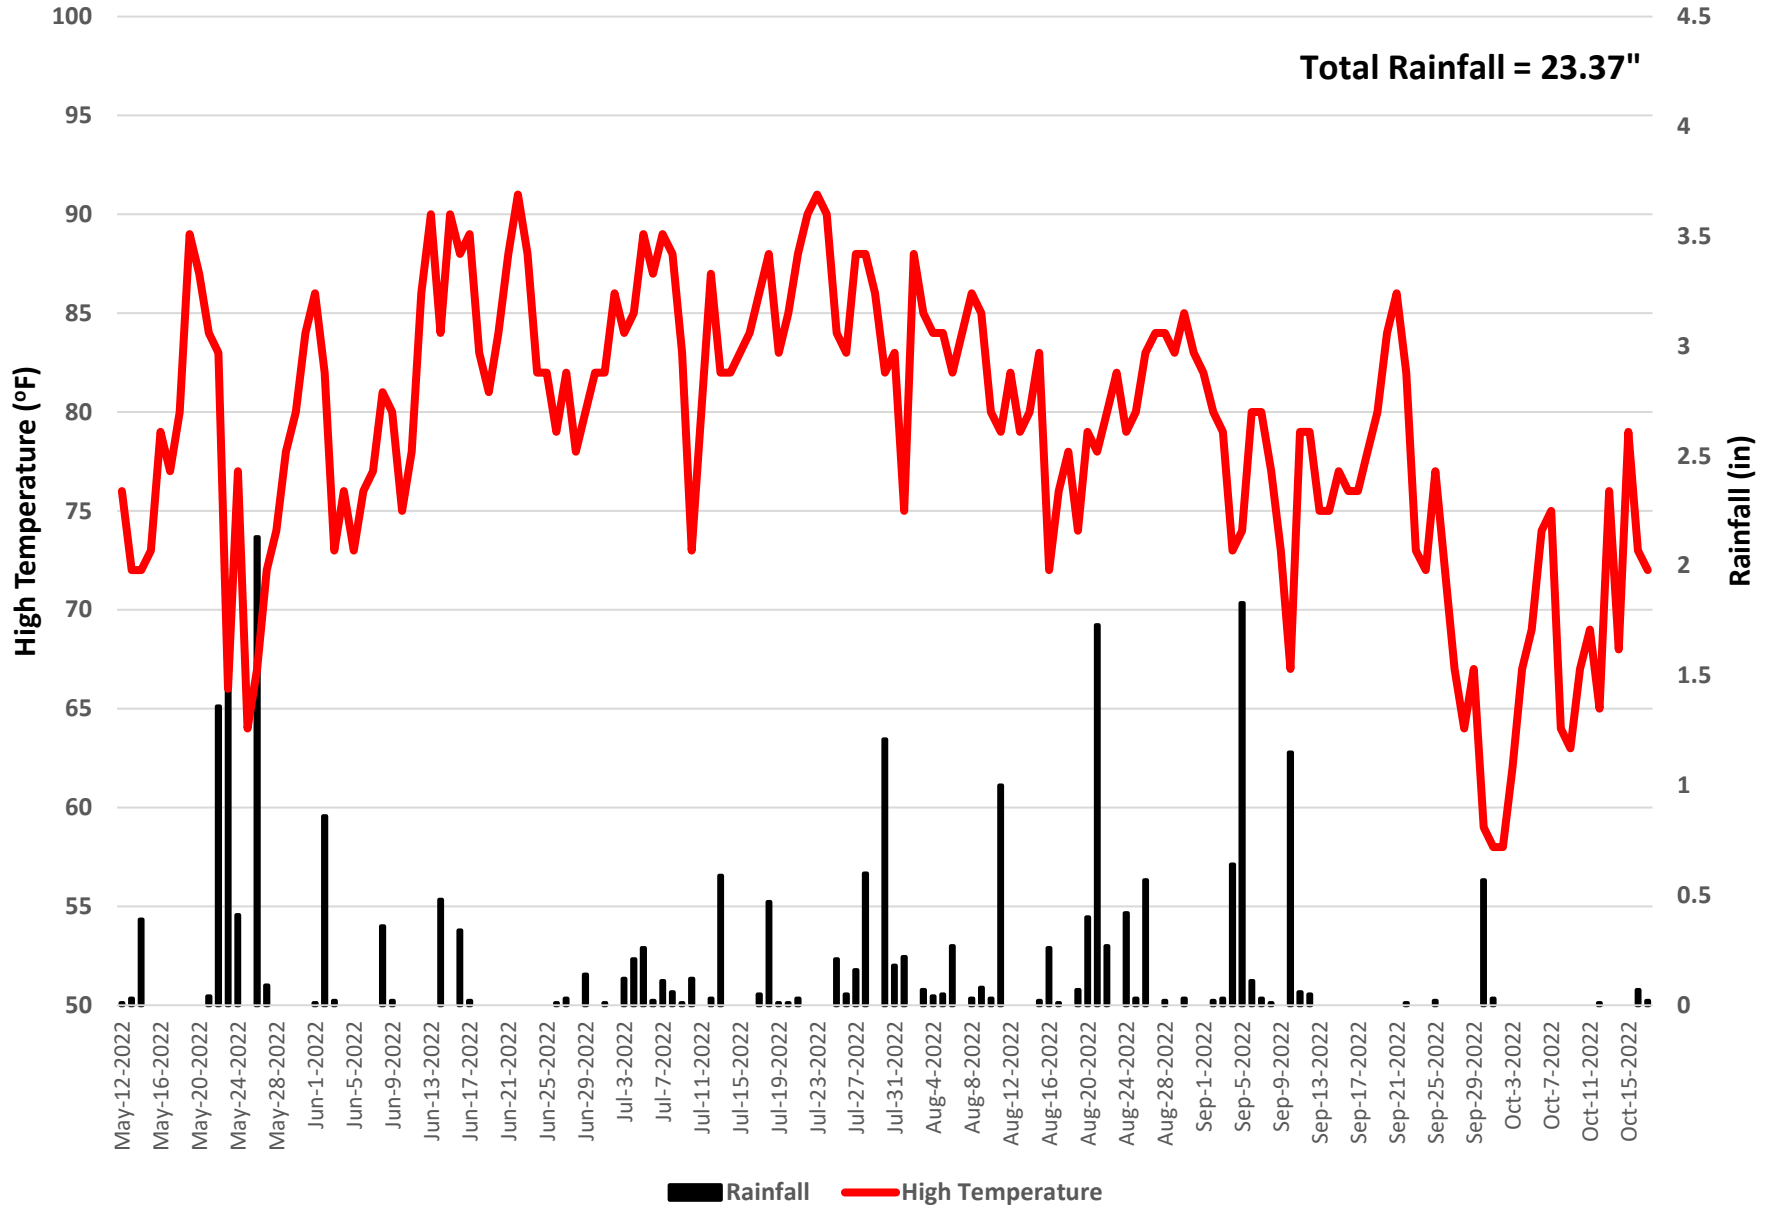

Beaufort Full Season Soybeans 2022 - Weather

Beaufort Doublecrop Soybeans 2022 - Weather

Henderson Soybeans 2022 - Weather

Pasquotank Full Season Soybeans 2022 - Weather

Pasquotank Doublecrop Soybeans 2022 - Weather

Person Full Season Soybeans 2022 - Weather

Person Doublecrop Soybeans 2022 - Weather

Robeson Full Season Soybeans 2022 - Weather

Robeson Doublecrop Soybeans 2022 - Weather

Total Rainfall = 23.26"

Rowan Full Season Soybeans 2022 - Weather

Rowan Doublecrop Soybeans 2022 - Weather

Sampson Full Season Soybeans 2022 - Weather

Sampson Doublecrop Soybeans 2022 - Weather

Surry Doublecrop Soybeans 2022 - Weather