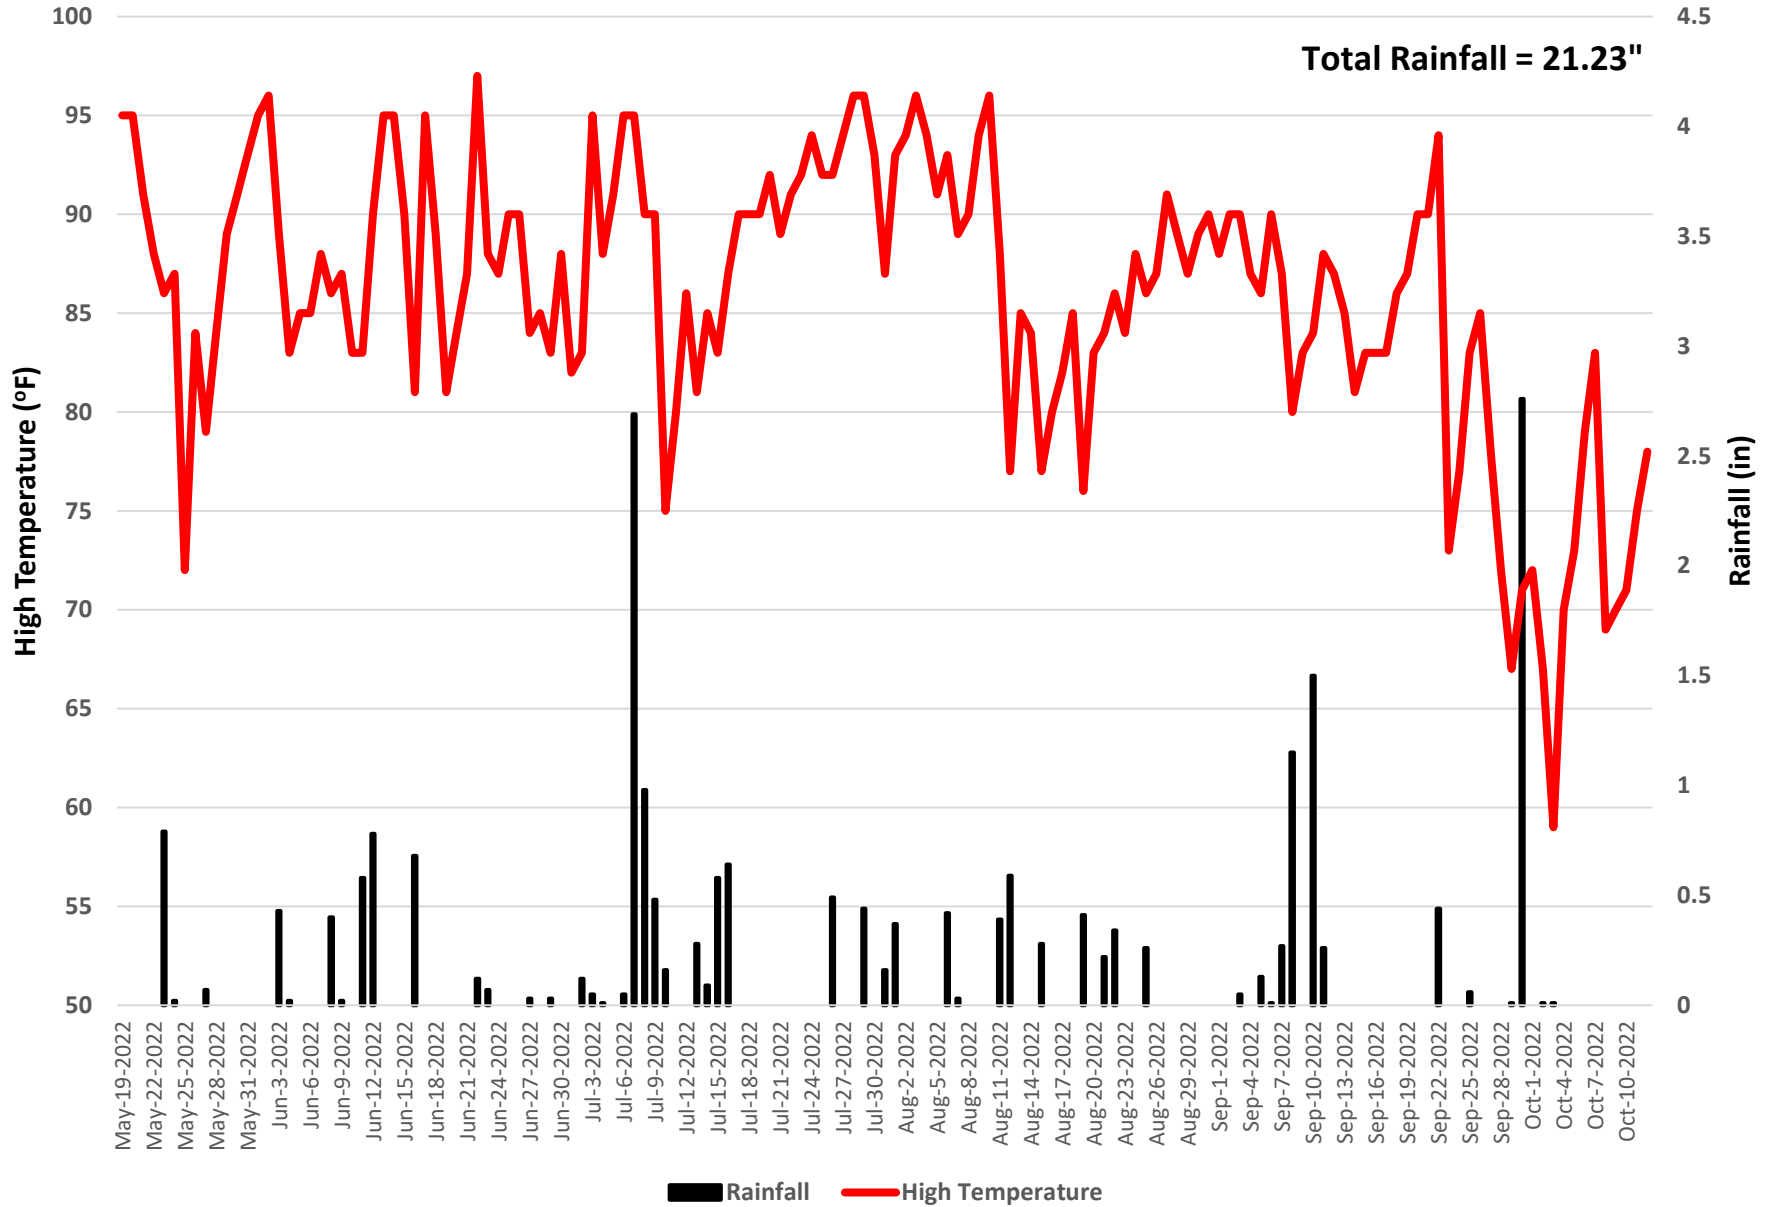

Beaufort Full Season Soybeans 2022 - Weather

Beaufort Doublecrop Soybeans 2022 - Weather

Henderson Soybeans 2022 - Weather

Pasquotank Full Season Soybeans 2022 - Weather

Pasquotank Doublecrop Soybeans 2022 - Weather

Person Full Season Soybeans 2022 - Weather

Person Doublecrop Soybeans 2022 - Weather

Robeson Full Season Soybeans 2022 - Weather

Robeson Doublecrop Soybeans 2022 - Weather

Total Rainfall = 23.26"

Rowan Full Season Soybeans 2022 - Weather

Rowan Doublecrop Soybeans 2022 - Weather

Sampson Full Season Soybeans 2022 - Weather

Sampson Doublecrop Soybeans 2022 - Weather

Surry Doublecrop Soybeans 2022 - Weather