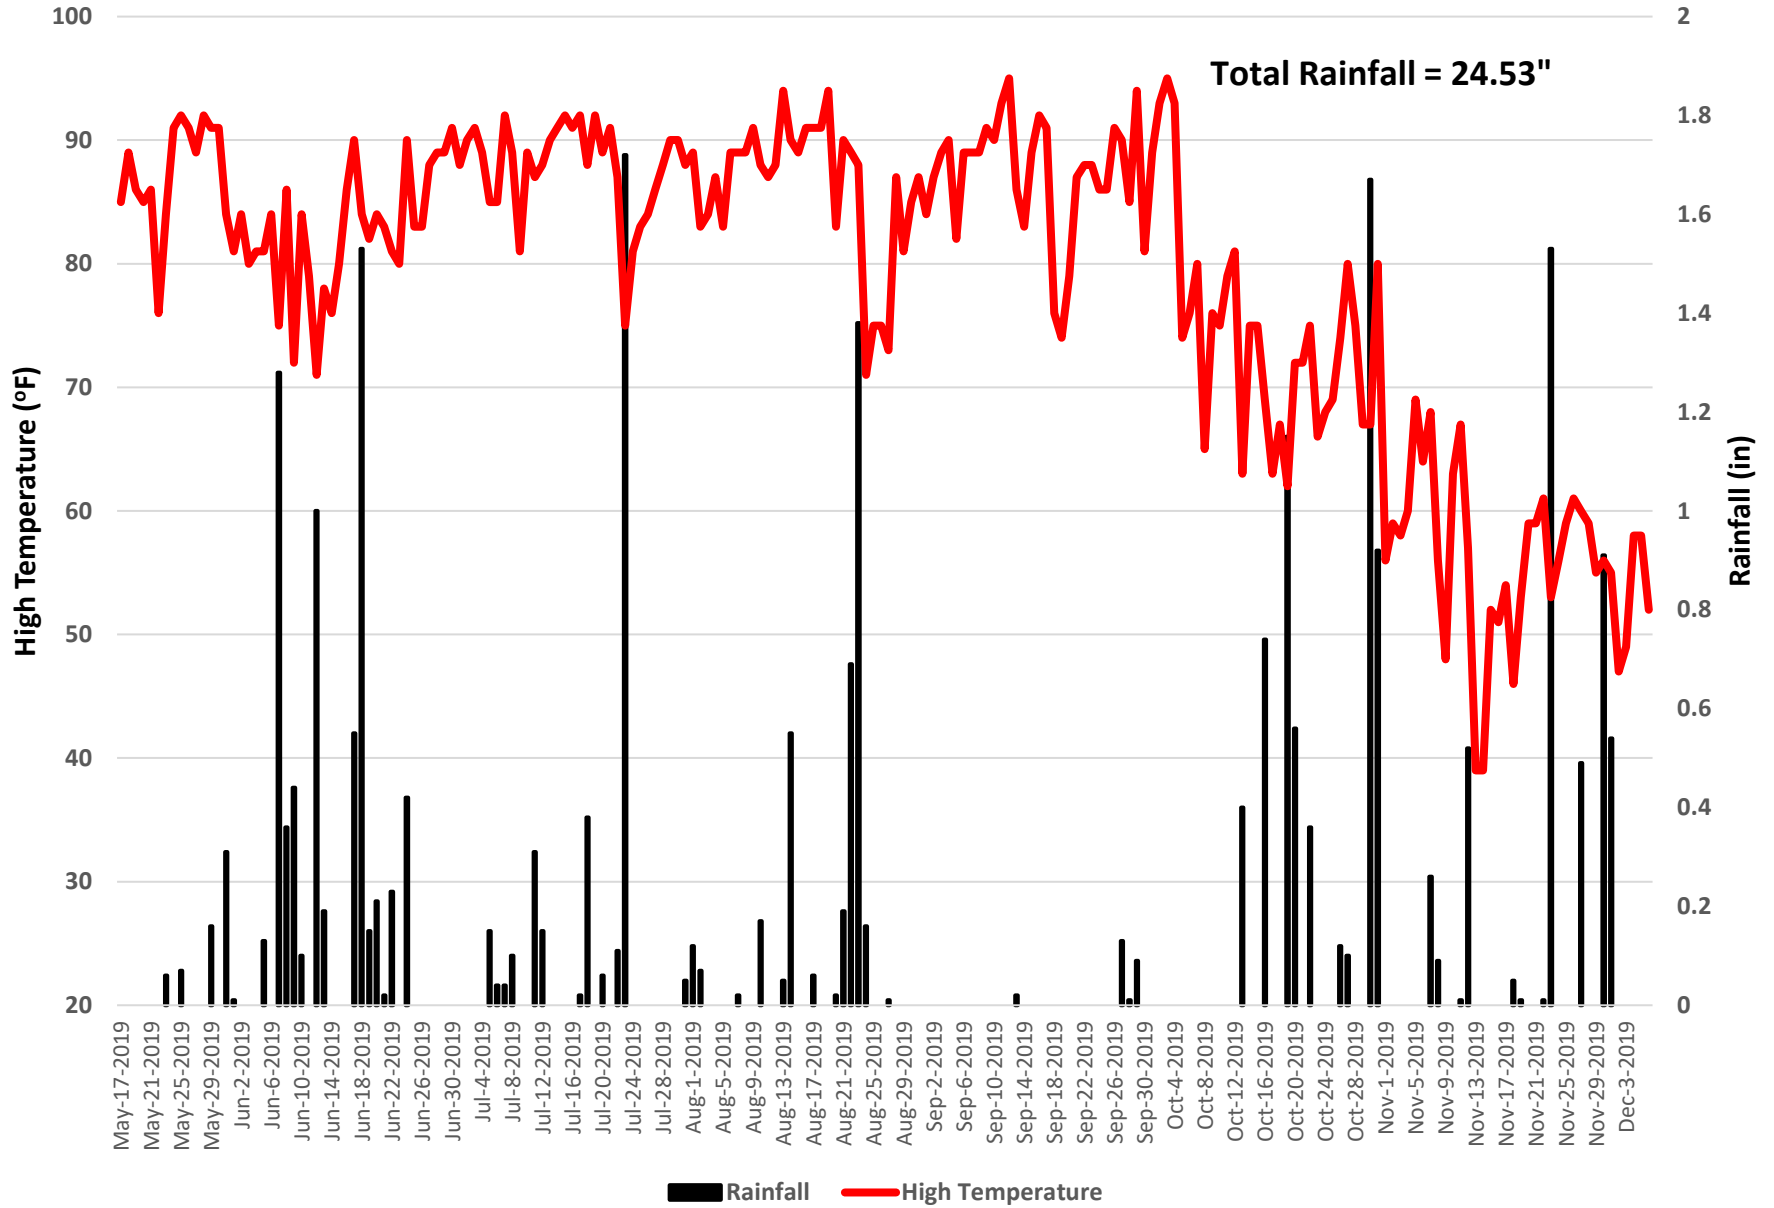

Beaufort Soybean 2019 - Weather

Total Rainfall = 32.84"

Currituck Soybean 2019 - Weather

Hyde Soybean 2019 - Weather

Pasquotank Soybean 2019 - Weather

Robeson Soybean 2019 - Weather

Rowan Soybean 2019 - Weather

Sampson Soybean 2019 - Weather

Union Soybean 2019 - Weather

Yadkin Soybean 2019 - Weather

Total Rainfall = 22.1"