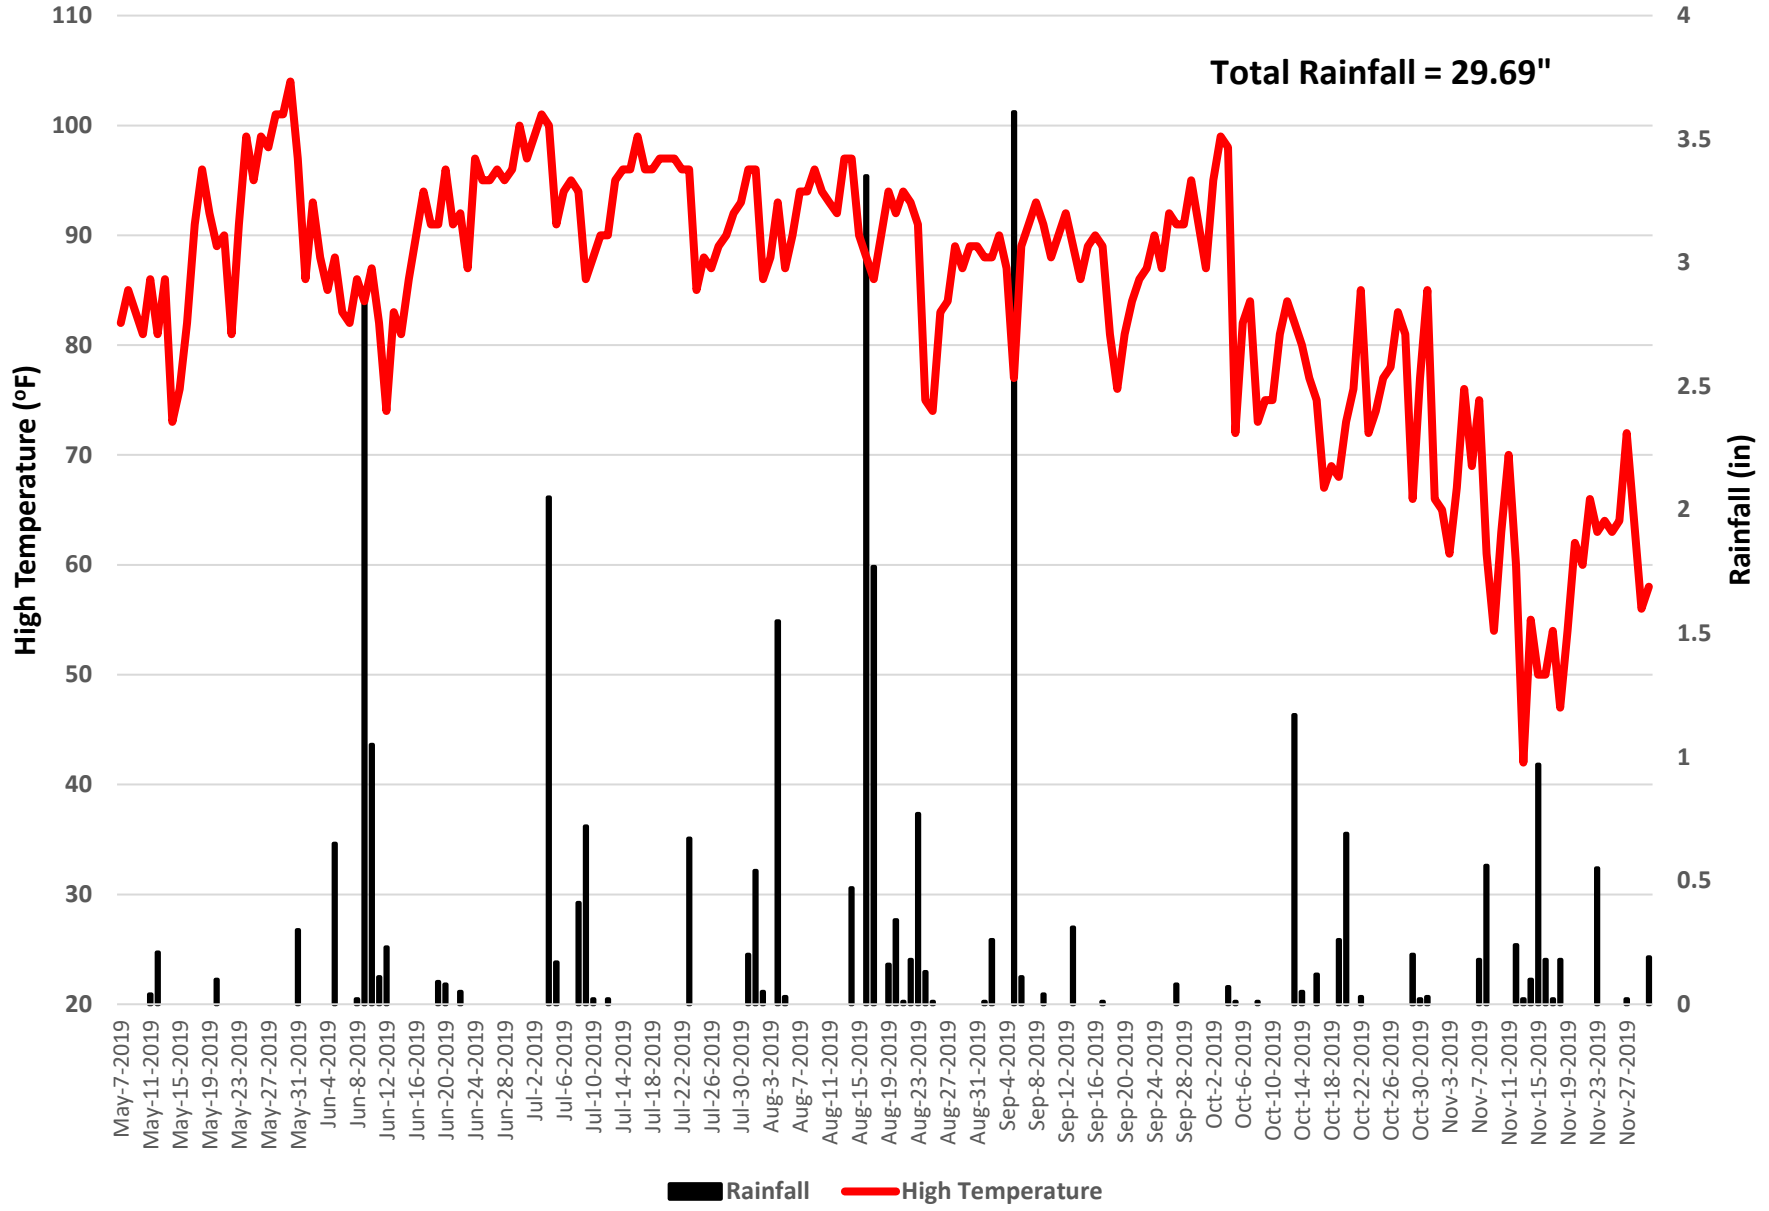

Beaufort Soybean 2019 - Weather

Total Rainfall = 32.84"

Currituck Soybean 2019 - Weather

Hyde Soybean 2019 - Weather

Pasquotank Soybean 2019 - Weather

Robeson Soybean 2019 - Weather

Rowan Soybean 2019 - Weather

Sampson Soybean 2019 - Weather

Union Soybean 2019 - Weather

Yadkin Soybean 2019 - Weather

Total Rainfall = 22.1"