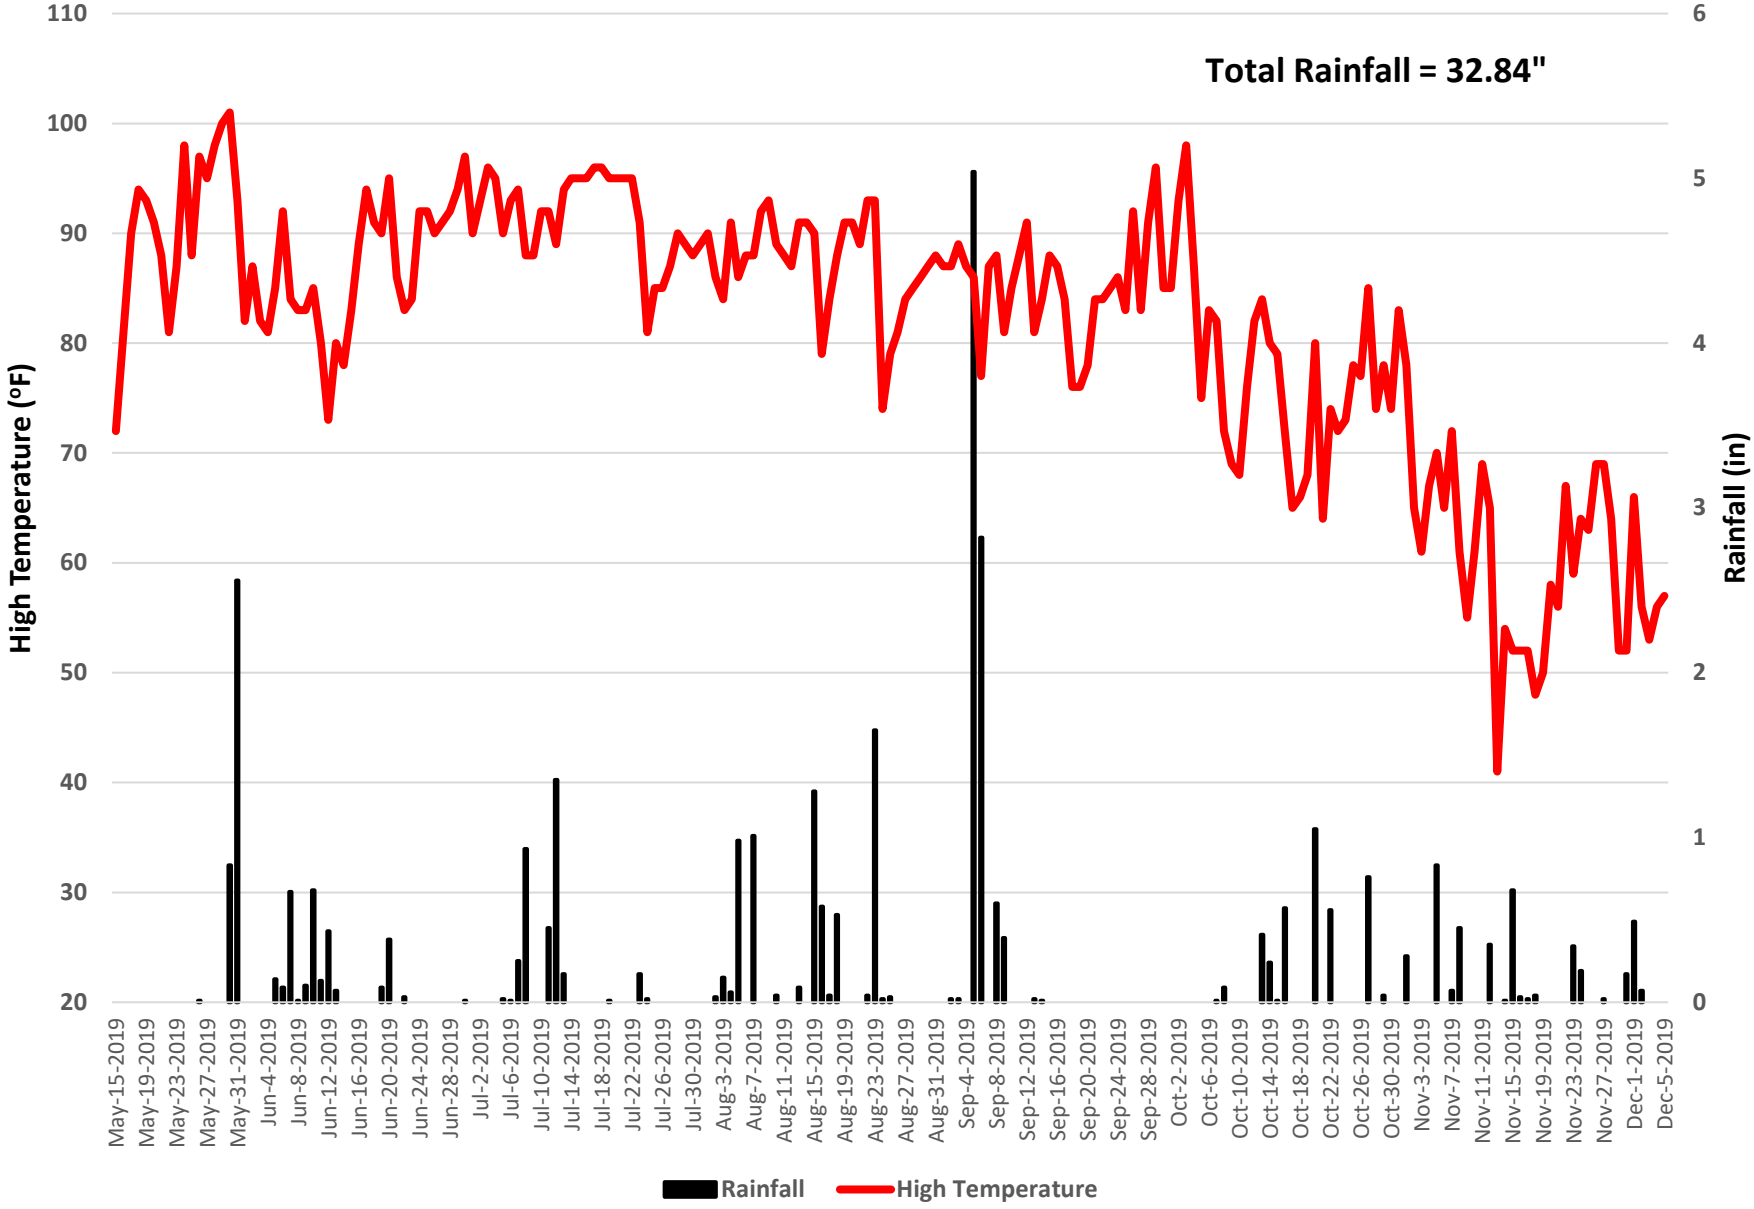

Beaufort Soybean 2019 - Weather

Total Rainfall = 32.84"

Currituck Soybean 2019 - Weather

Hyde Soybean 2019 - Weather

Pasquotank Soybean 2019 - Weather

Robeson Soybean 2019 - Weather

Rowan Soybean 2019 - Weather

Sampson Soybean 2019 - Weather

Union Soybean 2019 - Weather

Yadkin Soybean 2019 - Weather

Total Rainfall = 22.1"