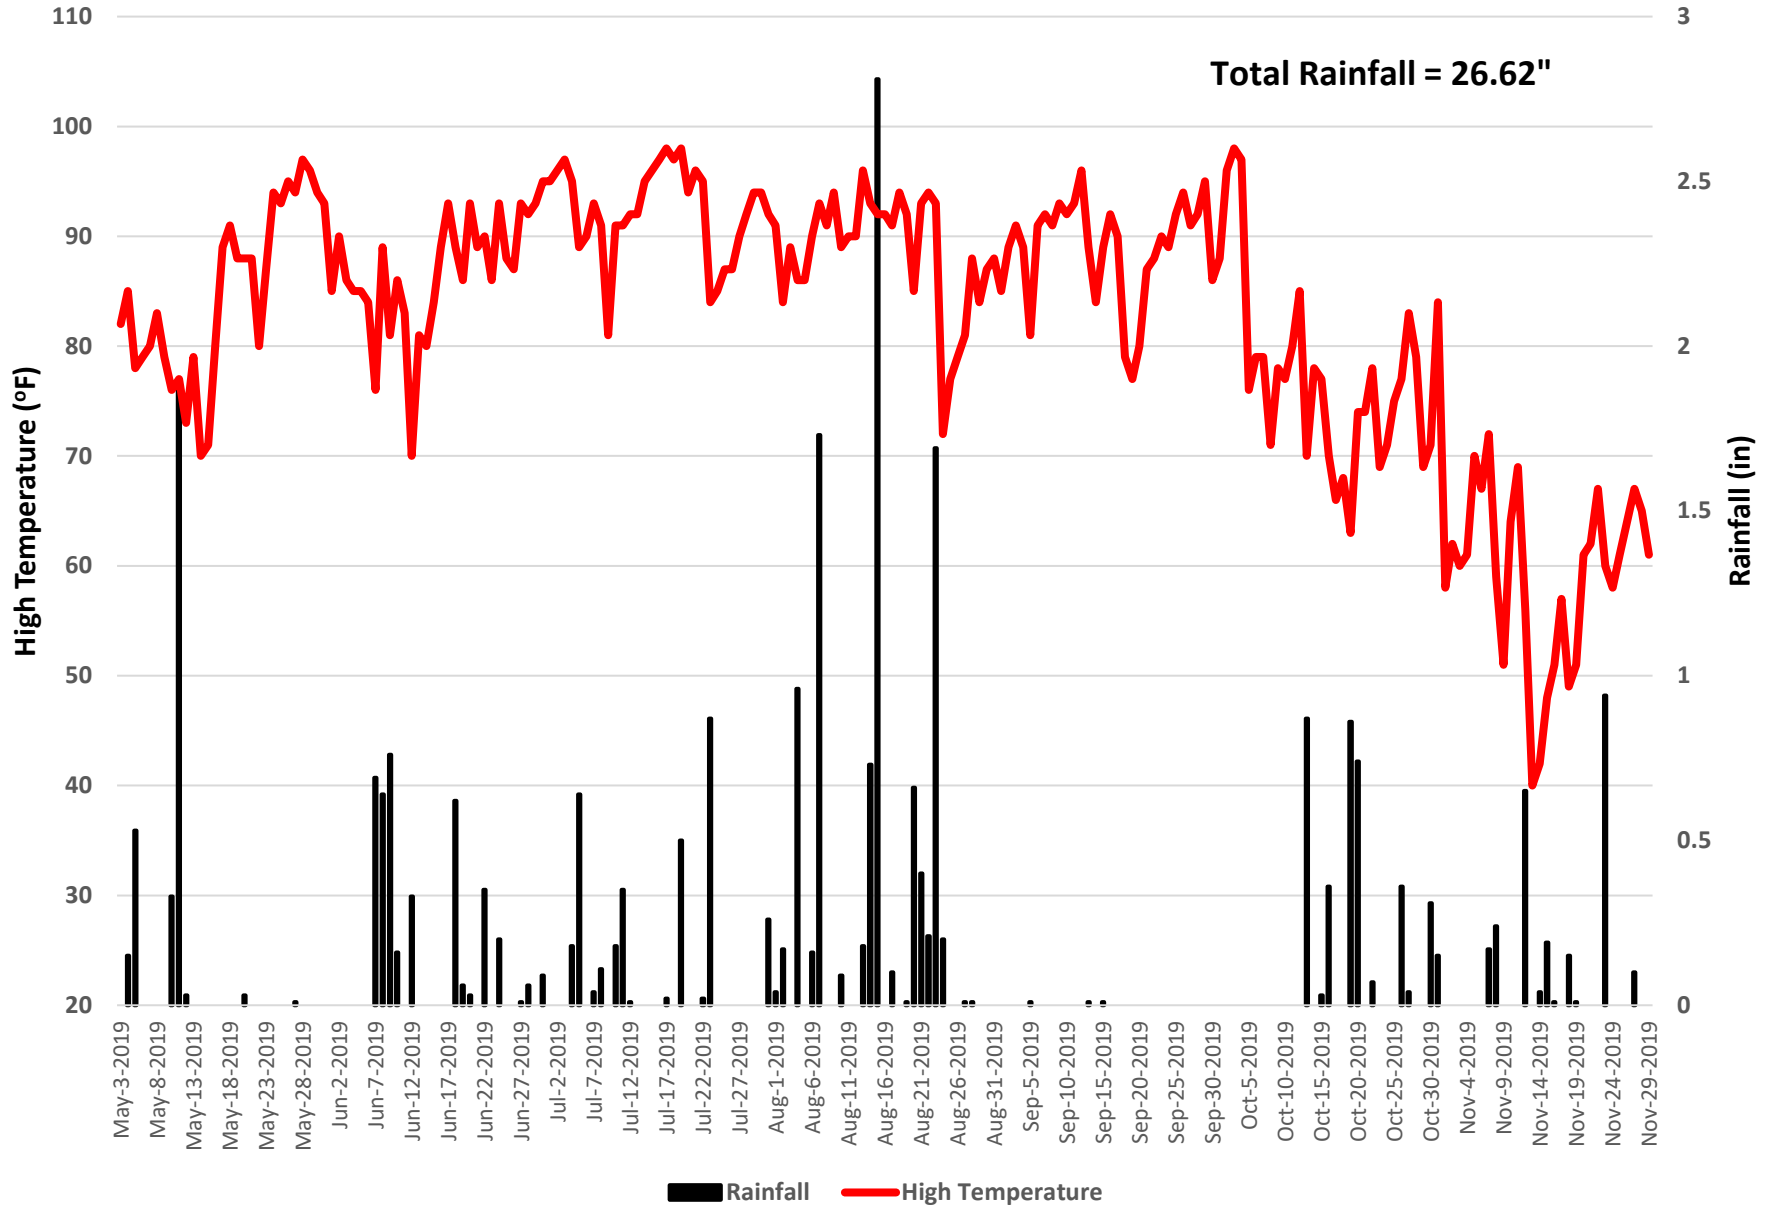

Beaufort Soybean 2019 - Weather

Total Rainfall = 32.84"

Currituck Soybean 2019 - Weather

Hyde Soybean 2019 - Weather

Pasquotank Soybean 2019 - Weather

Robeson Soybean 2019 - Weather

Rowan Soybean 2019 - Weather

Sampson Soybean 2019 - Weather

Union Soybean 2019 - Weather

Yadkin Soybean 2019 - Weather

Total Rainfall = 22.1"