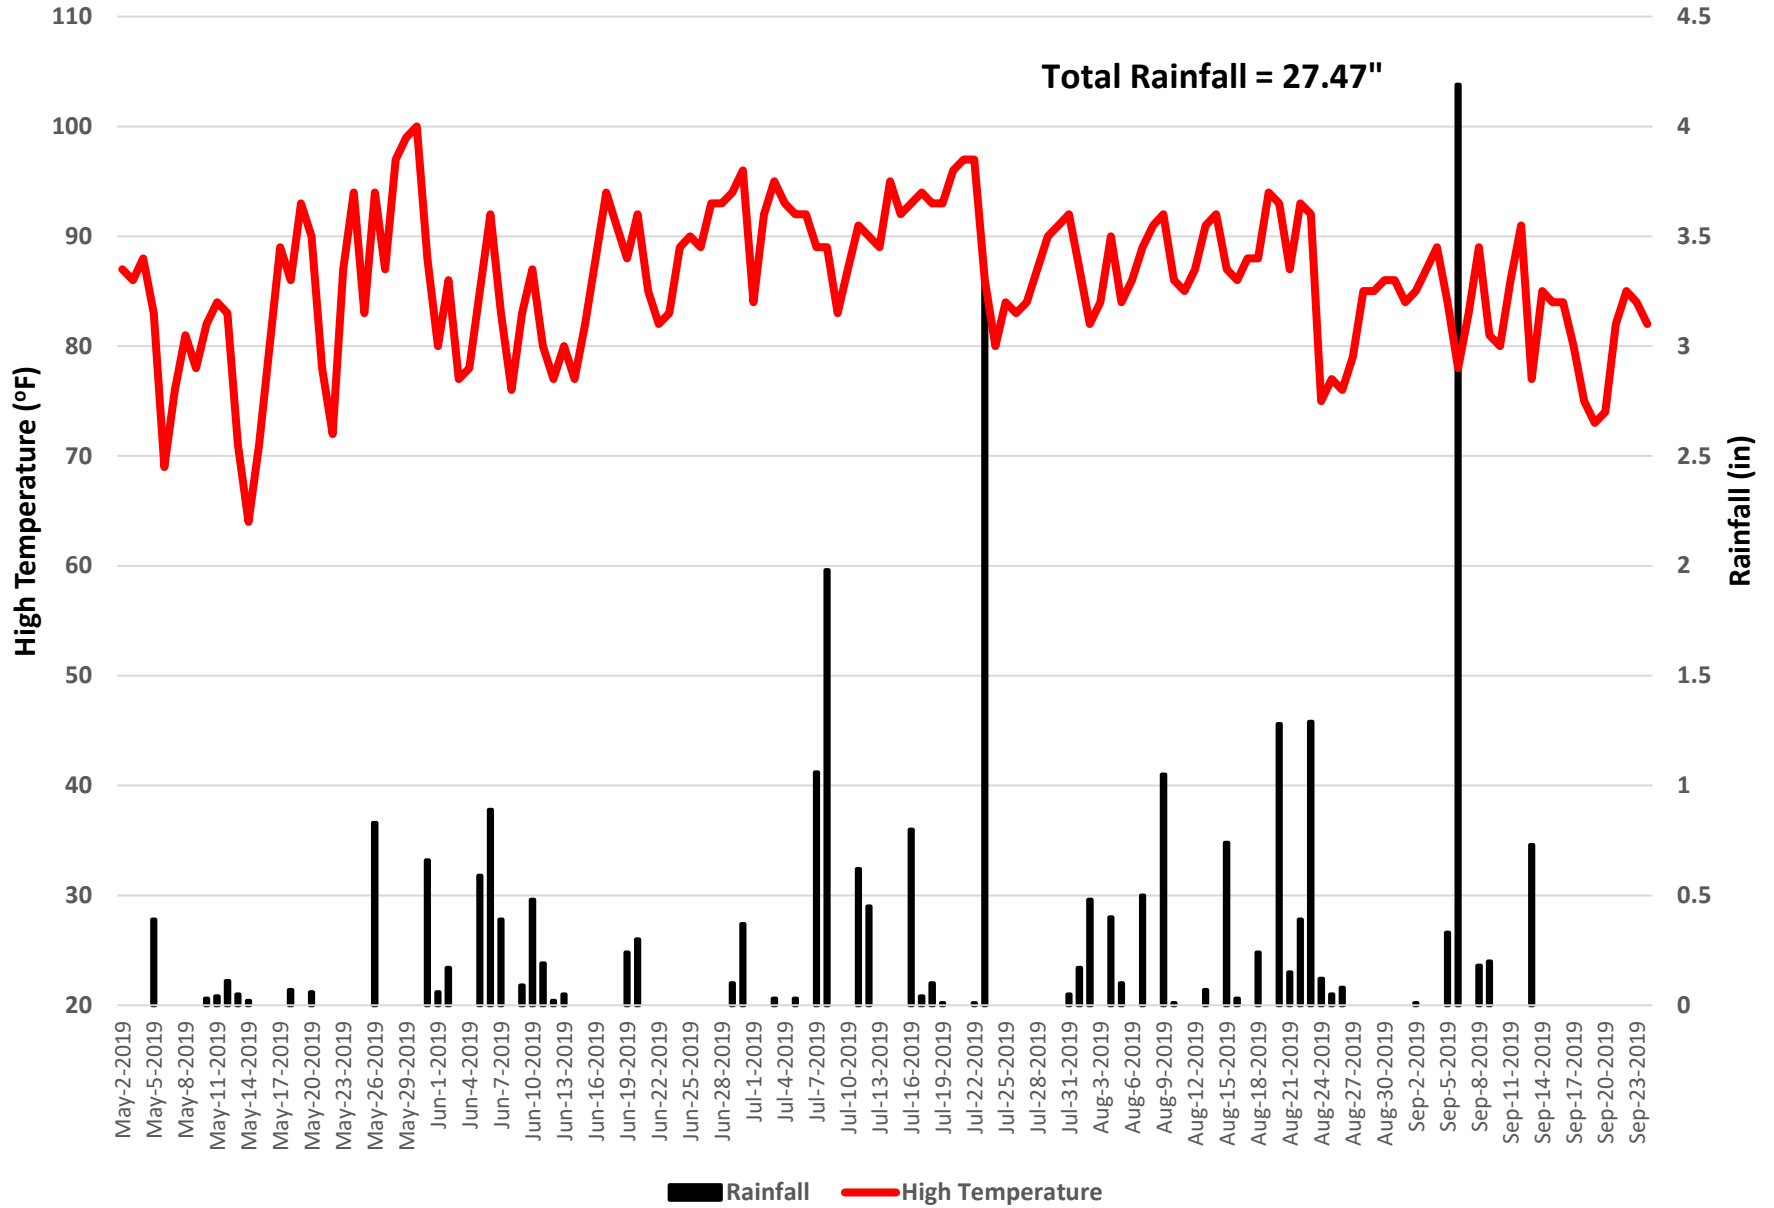

Beaufort Soybean 2019 - Weather

Total Rainfall = 32.84"

Currituck Soybean 2019 - Weather

Hyde Soybean 2019 - Weather

Pasquotank Soybean 2019 - Weather

Robeson Soybean 2019 - Weather

Rowan Soybean 2019 - Weather

Sampson Soybean 2019 - Weather

Union Soybean 2019 - Weather

Yadkin Soybean 2019 - Weather

Total Rainfall = 22.1"