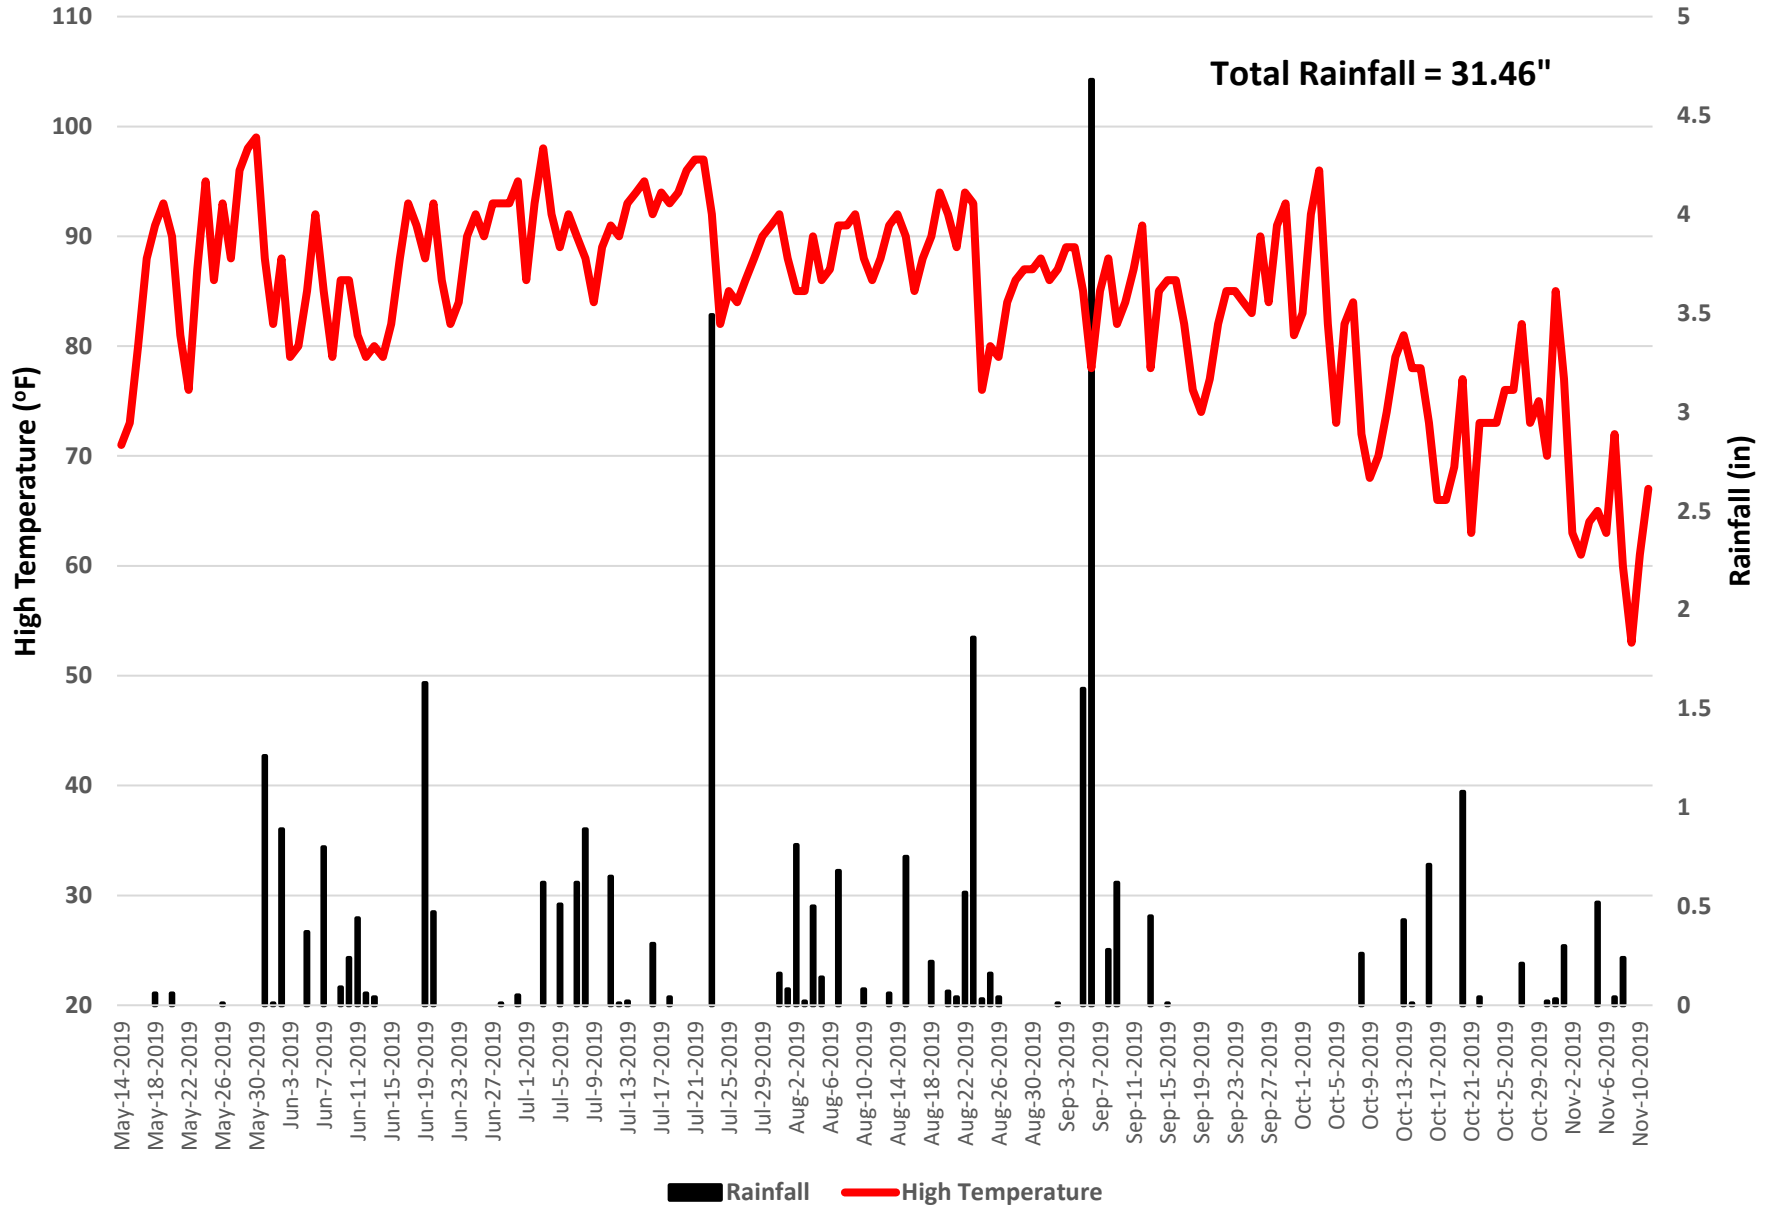

Beaufort Soybean 2019 - Weather

Total Rainfall = 32.84"

Currituck Soybean 2019 - Weather

Hyde Soybean 2019 - Weather

Pasquotank Soybean 2019 - Weather

Robeson Soybean 2019 - Weather

Rowan Soybean 2019 - Weather

Sampson Soybean 2019 - Weather

Union Soybean 2019 - Weather

Yadkin Soybean 2019 - Weather

Total Rainfall = 22.1"