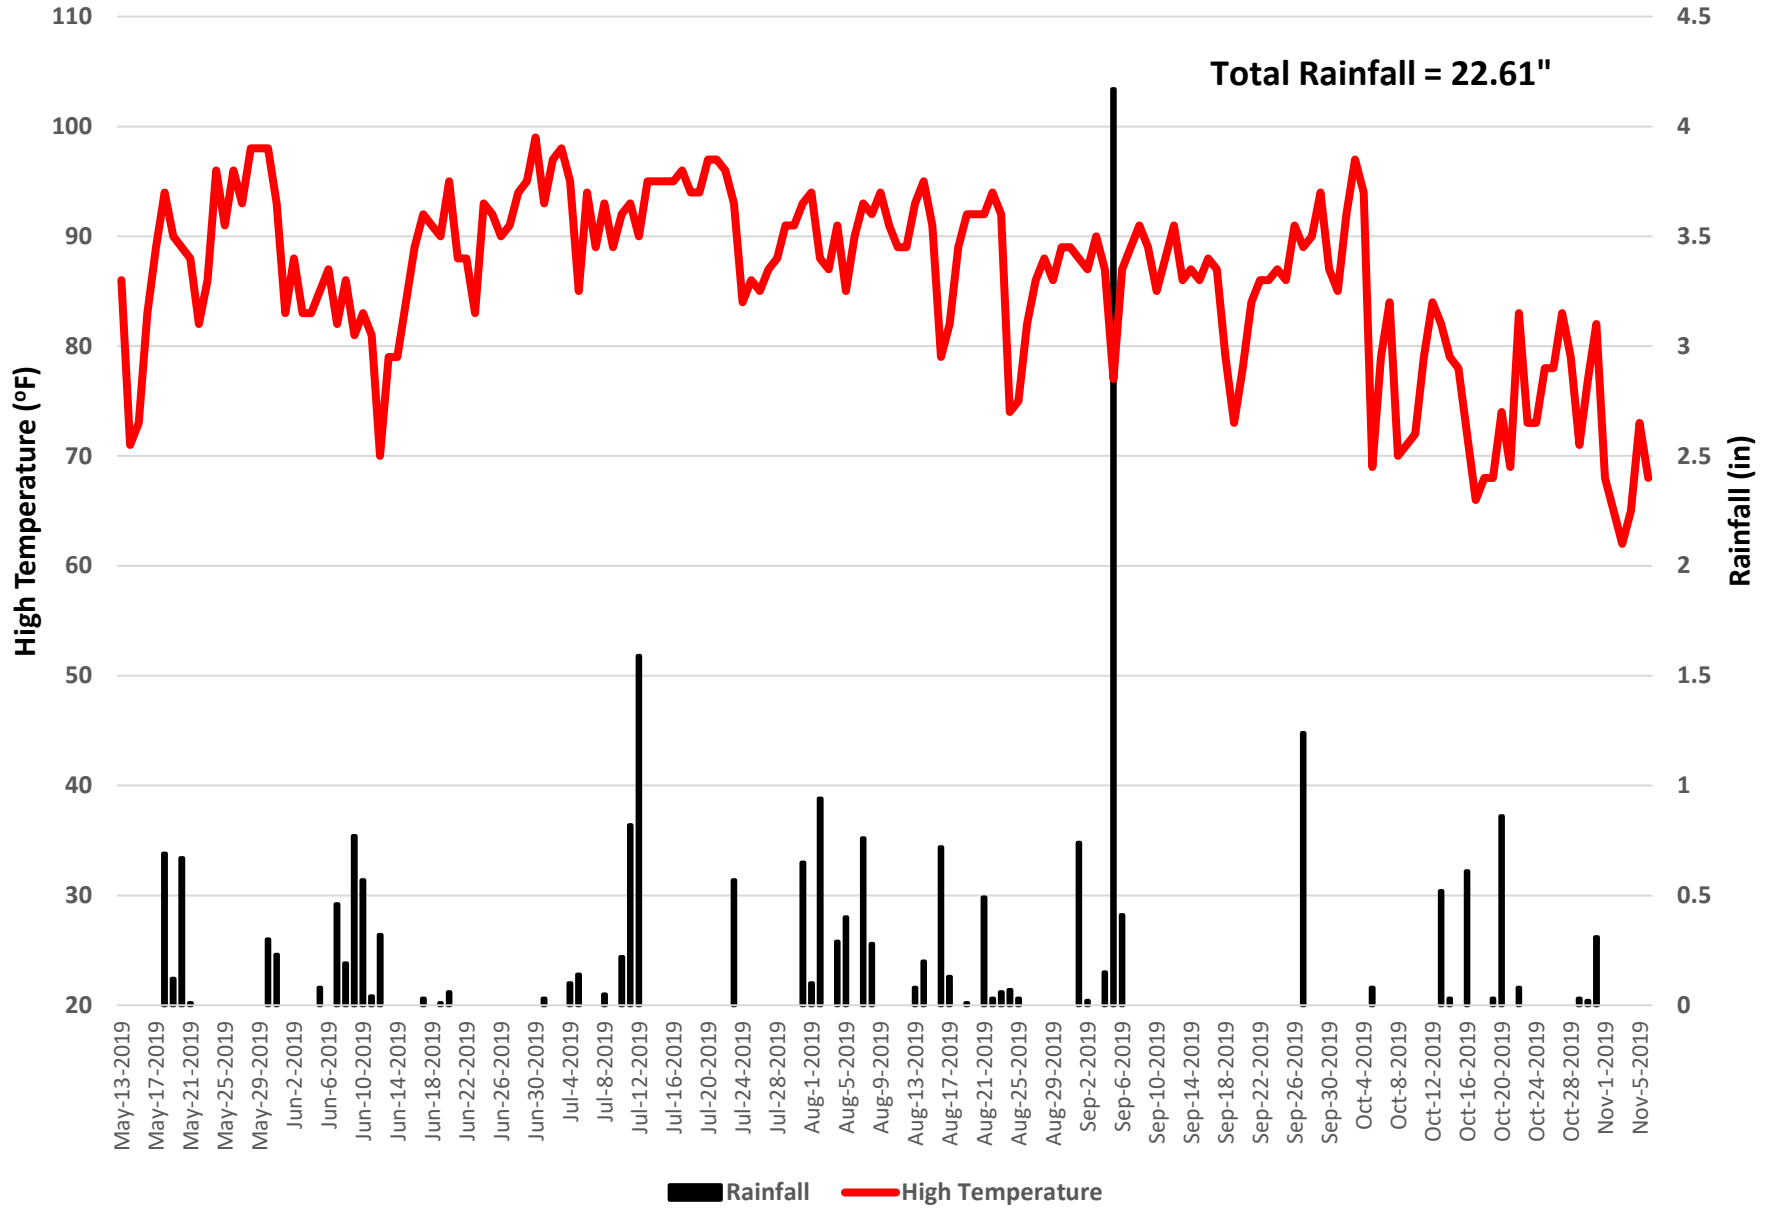

Beaufort Soybean 2019 - Weather

Total Rainfall = 32.84"

Currituck Soybean 2019 - Weather

Hyde Soybean 2019 - Weather

Pasquotank Soybean 2019 - Weather

Robeson Soybean 2019 - Weather

Rowan Soybean 2019 - Weather

Sampson Soybean 2019 - Weather

Union Soybean 2019 - Weather

Yadkin Soybean 2019 - Weather

Total Rainfall = 22.1"