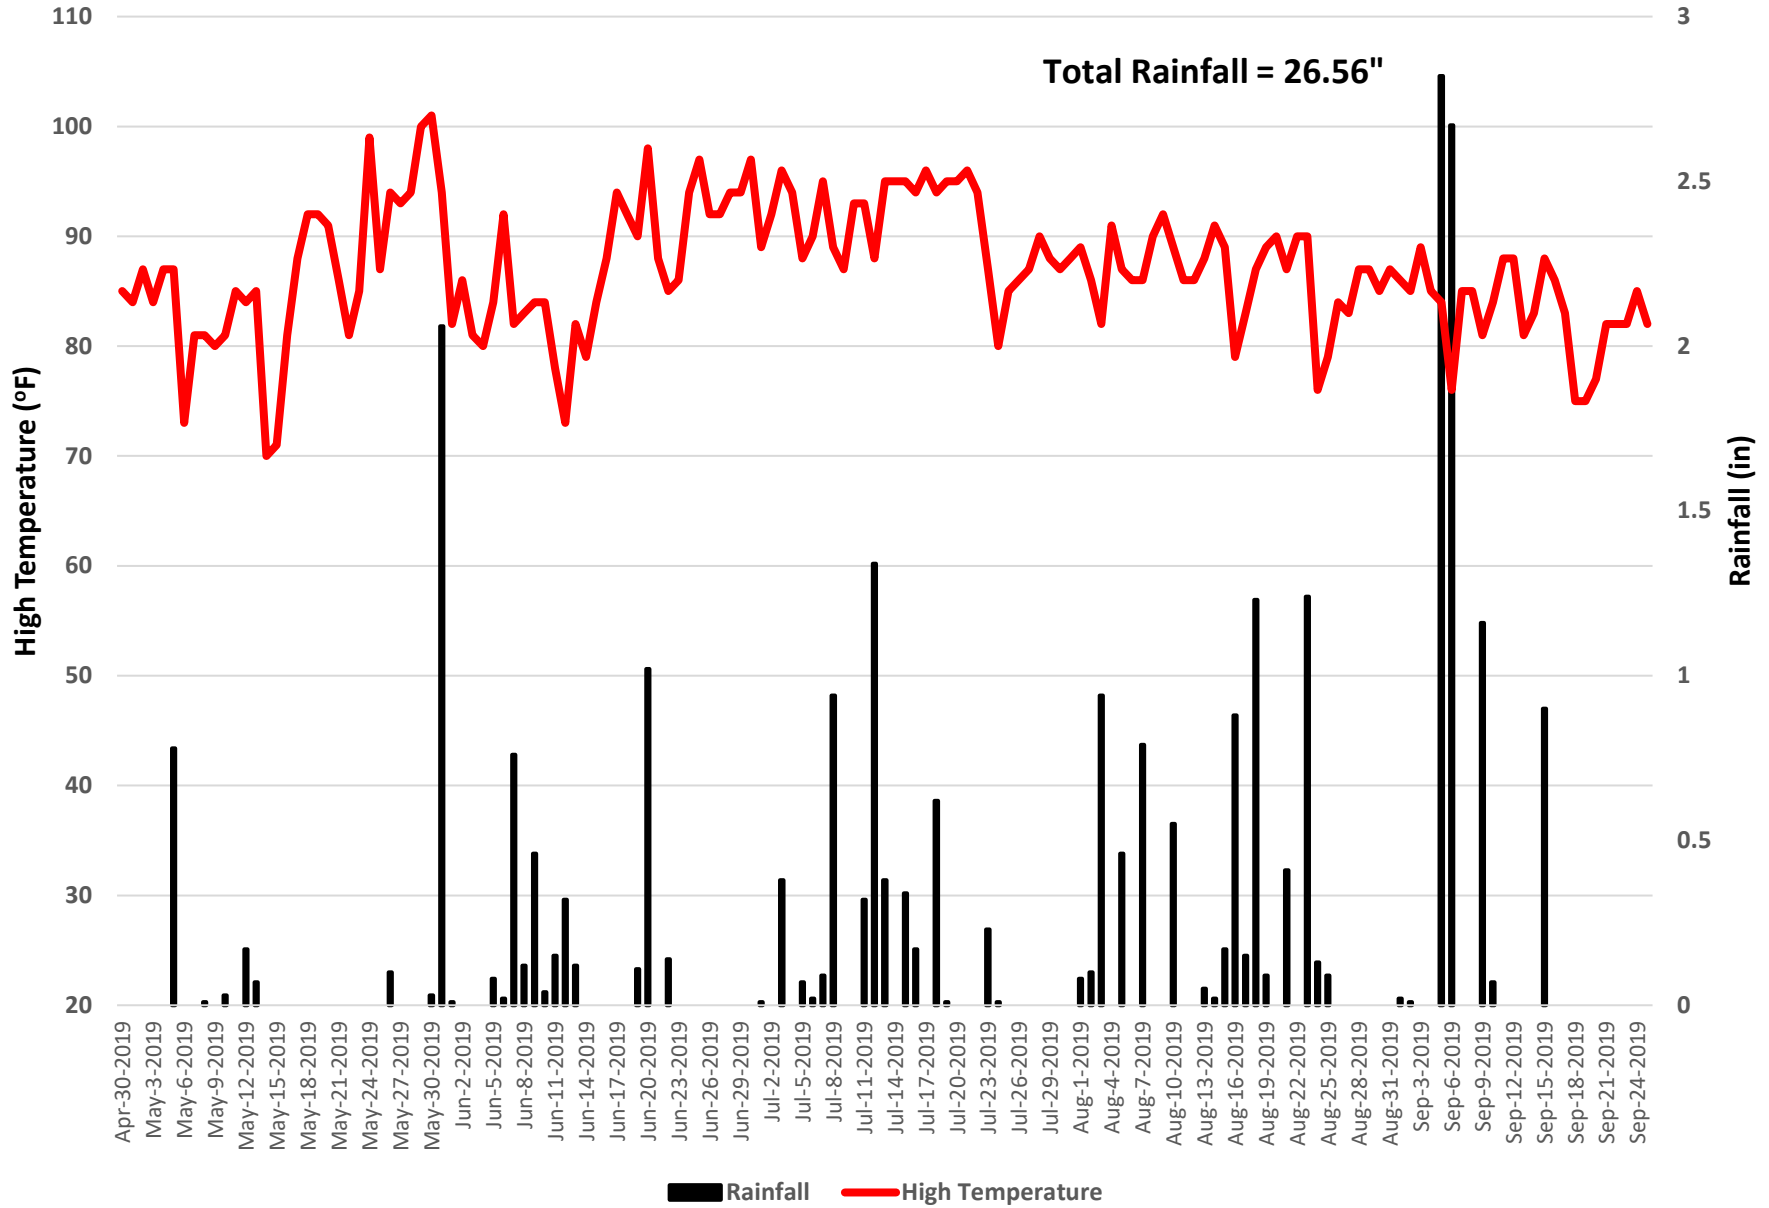

Beaufort Soybean 2019 - Weather

Total Rainfall = 32.84"

Currituck Soybean 2019 - Weather

Hyde Soybean 2019 - Weather

Pasquotank Soybean 2019 - Weather

Robeson Soybean 2019 - Weather

Rowan Soybean 2019 - Weather

Sampson Soybean 2019 - Weather

Union Soybean 2019 - Weather

Yadkin Soybean 2019 - Weather

Total Rainfall = 22.1"